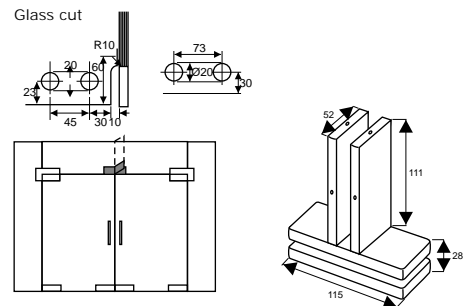

**PF70**

Finish: SSS, PSS

**Features**

- Glass to glass connector patch.
- Suitable for : 10 to 12mm Glass.
- Universal application.

**PF71**

Finish: SSS, PSS

**Features**

- Over panel connector with fin fitting.
- Suitable for : 10 to 12mm Glass.
- Universal application.

**PF80**

Finish: SSS, PSS

**Features**

- Glass clamp for joining over panel & side panel to reduce flexing.
- Suitable for : 10 to 12mm Glass.
- Universal application.