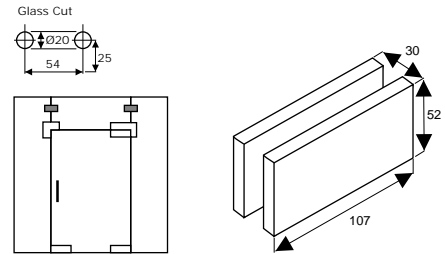

**PF70**

Finish: SSS, PSS

**Features**

- Glass to glass connector patch.
- Suitable for : 10 to 12mm Glass.
- Universal application.

**PF71**

Finish: SSS, PSS

**Features**

- Over panel connector with fin fitting.
- Suitable for : 10 to 12mm Glass.
- Universal application.

**PF80**

Finish: SSS, PSS

**Features**

- Glass clamp for joining over panel & side panel to reduce flexing.
- Suitable for : 10 to 12mm Glass.
- Universal application.