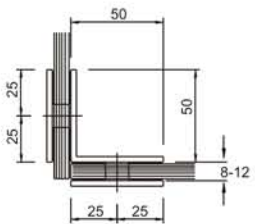

**GC804**

- Square Corner
- Glass Thickness : 8-12mm

**Finish: SN, CP, MBL**

**GC816**

- Bevelled Edge
- Glass Thickness : 8-12mm

**Finish: SN, CP, MBL**

**Glass to Glass Bracket 90°**
**Features**

- Material : Brass.
- Secure holding with glass.