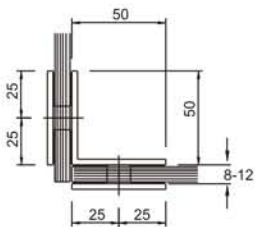

**GC804**

- Square Corner
- Glass Thickness : 8-12mm

**Finish: SN, CP, MBL**

**GC816**

- Bevelled Edge
- Glass Thickness : 8-12mm

**Finish: SN, CP, MBL**

**Glass to Glass Bracket 90°**
**Features**

- Material : Brass.
- Secure holding with glass.