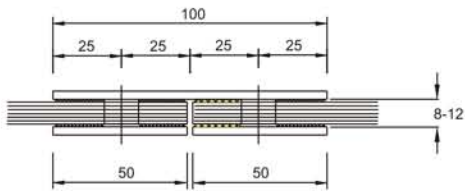

**GC802**

- Square Corner
- Glass Thickness : 8-12mm

Finish: SN, CP, MBL

**GC814**

- Bevelled Edge
- Glass Thickness : 8-12mm

Finish: SN, CP, MBL

**Glass to Glass Bracket 180°**
**Features**

- Material : Brass.
- Secure holding with glass.