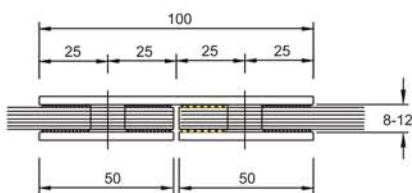

**GC802**

- Square Corner
- Glass Thickness : 8-12mm

Finish: SN, CP, MBL

**GC814**

- Bevelled Edge
- Glass Thickness : 8-12mm

Finish: SN, CP, MBL

**Glass to Glass Bracket 180°**
**Features**

- Material : Brass.
- Secure holding with glass.