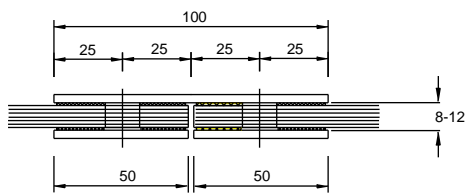

**GC802**

- Square Corner
- Glass Thickness : 8-12mm

Finish: SN, CP, MBL

**GC814**

- Bevelled Edge
- Glass Thickness : 8-12mm

Finish: SN, CP, MBL

**Glass to Glass Bracket 180°**
*Features*

- Material : Brass.
- Secure holding with glass.