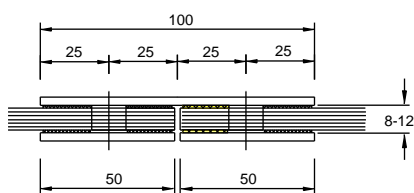

**GC802**

- Square Corner
- Glass Thickness : 8-12mm

Finish: SN, CP, MBL

**GC814**

- Bevelled Edge
- Glass Thickness : 8-12mm

Finish: SN, CP, MBL

**Glass to Glass Bracket 180°**
*Features*

- Material : Brass.
- Secure holding with glass.