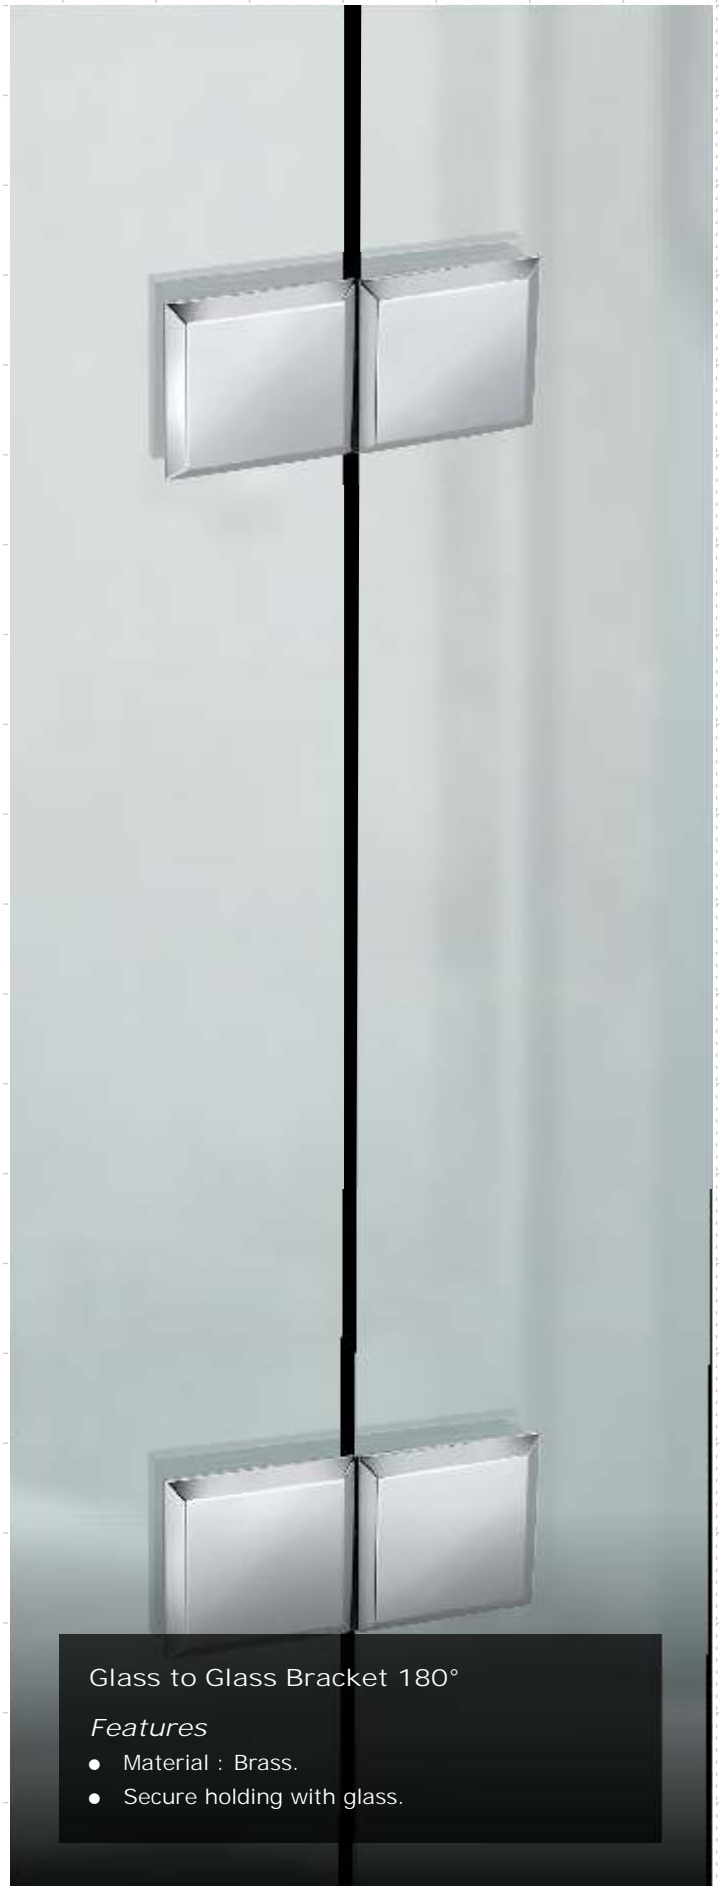

**GC802**

- Square Corner
- Glass Thickness : 8-12mm

Finish: SN, CP, MBL

**GC814**

- Bevelled Edge
- Glass Thickness : 8-12mm

Finish: SN, CP, MBL

**Glass to Glass Bracket 180°**
*Features*

- Material : Brass.
- Secure holding with glass.