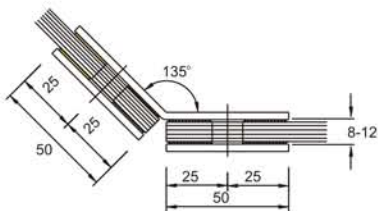

GC803

- Square Corner
- Glass Thickness : 8-12mm

Finish: SN, CP, MBL

GC815

- Bevelled Edge
- Glass Thickness : 8-12mm

Finish: SN, CP, MBL

Glass to Glass Bracket 135°
Features

- Material : Brass.
- Secure holding with glass.