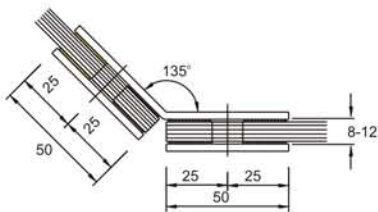

GC803

- Square Corner
- Glass Thickness : 8-12mm

Finish: SN, CP, MBL

GC815

- Bevelled Edge
- Glass Thickness : 8-12mm

Finish: SN, CP, MBL

Glass to Glass Bracket 135°
Features

- Material : Brass.
- Secure holding with glass.