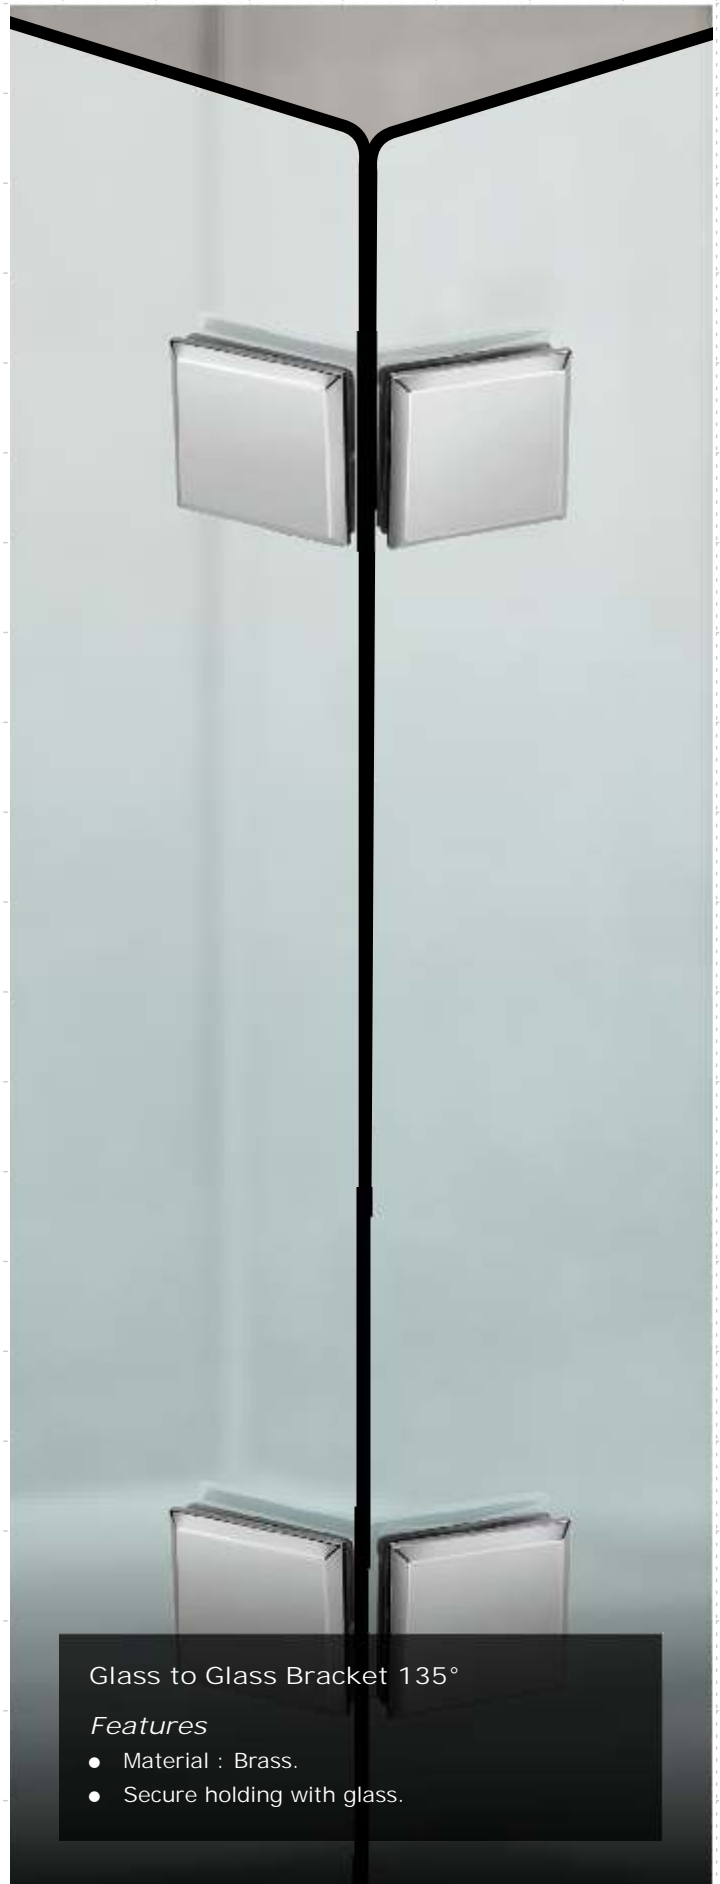

GC803

- Square Corner
- Glass Thickness : 8-12mm

Finish: SN, CP, MBL

GC815

- Bevelled Edge
- Glass Thickness : 8-12mm

Finish: SN, CP, MBL

Glass to Glass Bracket 135°

Features

- Material : Brass.
- Secure holding with glass.