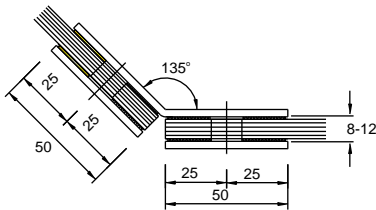

GC803

- Square Corner
- Glass Thickness : 8-12mm

Finish: SN, CP, MBL

GC815

- Bevelled Edge
- Glass Thickness : 8-12mm

Finish: SN, CP, MBL

Glass to Glass Bracket 135°

Features

- Material : Brass.
- Secure holding with glass.