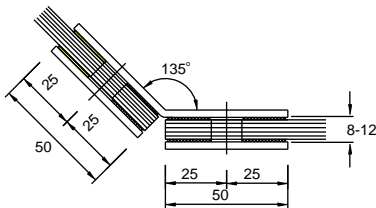

GC803

- Square Corner
- Glass Thickness : 8-12mm

Finish: SN, CP, MBL

GC815

- Bevelled Edge
- Glass Thickness : 8-12mm

Finish: SN, CP, MBL

Glass to Glass Bracket 135°

Features

- Material : Brass.
- Secure holding with glass.