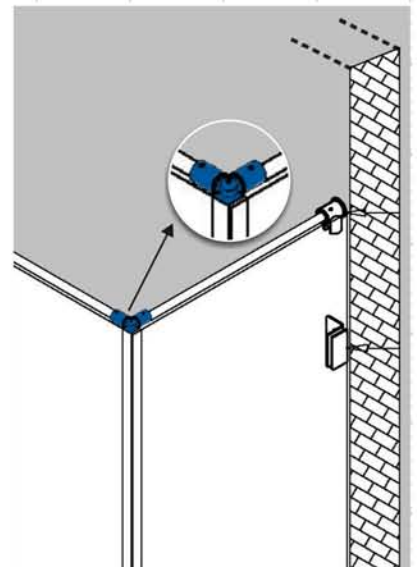

EB243

- Wall supports for header bar
- Material : Brass

Finish: SN, CP

EB244

- Universal shower rear connectors
- Material : Brass

Finish: SN, CP

EB245

- Glass middle support for handle bar
- Material : Brass