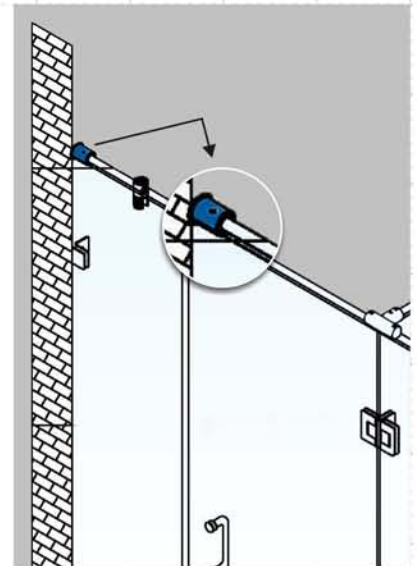

EB243

- Wall supports for header bar
- Material : Brass

Finish: SN, CP

EB244

- Universal shower rear connectors
- Material : Brass

Finish: SN, CP

EB245

- Glass middle support for handle bar
- Material : Brass