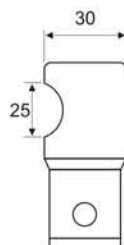

EB243

- Wall supports for header bar
- Material : Brass

Finish: SN, CP

EB244

- Universal shower rear connectors
- Material : Brass

Finish: SN, CP

EB245

- Glass middle support for handle bar
- Material : Brass

Finish: SN, CP