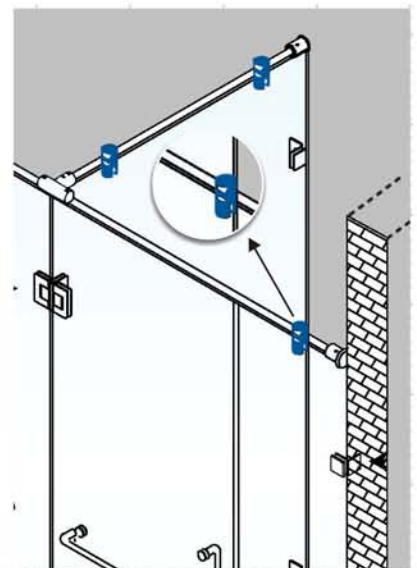

EB243

- Wall supports for header bar
- Material : Brass

Finish: SN, CP

EB244

- Universal shower rear connectors
- Material : Brass

Finish: SN, CP

EB245

- Glass middle support for handle bar
- Material : Brass