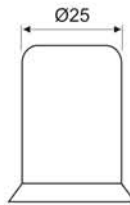

EB243

- Wall supports for header bar
- Material : Brass

Finish: SN, CP

EB244

- Universal shower rear connectors
- Material : Brass

Finish: SN, CP

EB245

- Glass middle support for handle bar
- Material : Brass