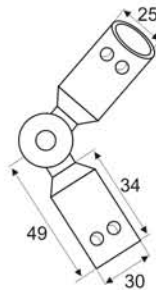

EB243

- Wall supports for header bar
- Material : Brass

Finish: SN, CP

EB244

- Universal shower rear connectors
- Material : Brass

Finish: SN, CP

EB245

- Glass middle support for handle bar
- Material : Brass

Finish: SN, CP