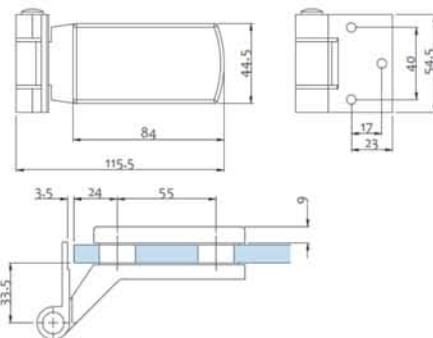

PL03

Lock

Strike Plate

Finish: SSS, PSS

GH705

• Glass Door Hinge

Finish: PSS, SSS

GH706

• Glass Door Hinge

Finish: SN, CP, MBL