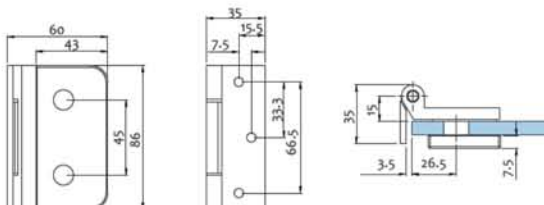

PL03

Lock

Strike Plate

Finish: SSS, PSS

GH705

• Glass Door Hinge

Finish: PSS, SSS

GH706