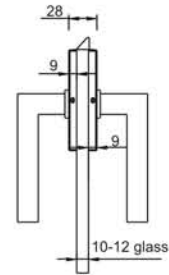

PL03

Lock

Strike Plate

Finish: SSS, PSS

GH705

• Glass Door Hinge

Finish: PSS, SSS

GH706

• Glass Door Hinge

Finish: SN, CP, MBL