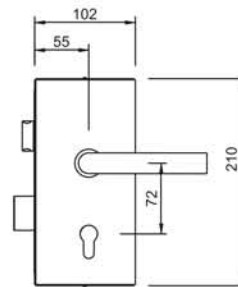

PL03

Lock

Strike Plate

Finish: SSS, PSS

GH705

• Glass Door Hinge

Finish: PSS, SSS

GH706

• Glass Door Hinge

Finish: SN, CP, MBL