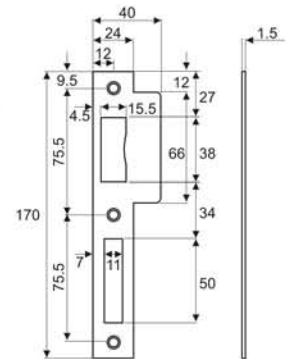

PL03

Lock

Strike Plate

Finish: SSS, PSS

GH705

• Glass Door Hinge

Finish: PSS, SSS

GH706

• Glass Door Hinge

Finish: SN, CP, MBL