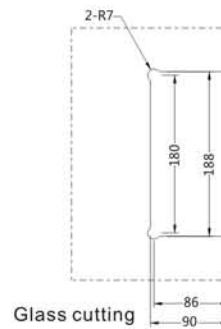

PL03

Lock

Strike Plate

Finish: SSS, PSS

GH705

• Glass Door Hinge

Finish: PSS, SSS

GH706