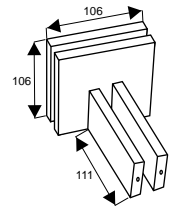

PF81

Finish: SSS, PSS

Features

- Four way patch connector with support fin bracket.
- Suitable for : 10 to 12mm Glass.

PF90

Finish: SSS, PSS

Features

- Glass clamp for joining over panel & side panel to reduce flexing.
- Suitable for : 10 to 12mm Glass.
- Universal application.

PL10

Finish: SSS, PSS, MBE

Features

- Euro profile patch lock with cylinder.
- Suitable for : 10 to 12mm Glass.
- Universal application.