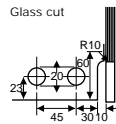

PF81

Finish: SSS, PSS

Features

- Four way patch connector with support fin bracket.
- Suitable for : 10 to 12mm Glass.

PF90

Finish: SSS, PSS

Features

- Glass clamp for joining over panel & side panel to reduce flexing.
- Suitable for : 10 to 12mm Glass.
- Universal application.

PL10

Finish: SSS, PSS, MBE

Features

- Euro profile patch lock with cylinder.
- Suitable for : 10 to 12mm Glass.
- Universal application.