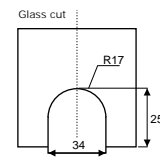

PF81

Finish: SSS, PSS

Features

- Four way patch connector with support fin bracket.
- Suitable for : 10 to 12mm Glass.

PF90

Finish: SSS, PSS

Features

- Glass clamp for joining over panel & side panel to reduce flexing.
- Suitable for : 10 to 12mm Glass.
- Universal application.

PL10

Finish: SSS, PSS, MBE

Features

- Euro profile patch lock with cylinder.
- Suitable for : 10 to 12mm Glass.
- Universal application.