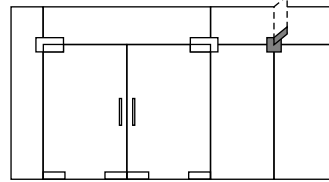

PF81

Finish: SSS, PSS

Features

- Four way patch connector with support fin bracket.
- Suitable for : 10 to 12mm Glass.

PF90

Finish: SSS, PSS

Features

- Glass clamp for joining over panel & side panel to reduce flexing.
- Suitable for : 10 to 12mm Glass.
- Universal application.

PL10

Finish: SSS, PSS, MBE

Features

- Euro profile patch lock with cylinder.
- Suitable for : 10 to 12mm Glass.
- Universal application.