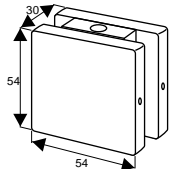

PF81

Finish: SSS, PSS

Features

- Four way patch connector with support fin bracket.
- Suitable for : 10 to 12mm Glass.

PF90

Finish: SSS, PSS

Features

- Glass clamp for joining over panel & side panel to reduce flexing.
- Suitable for : 10 to 12mm Glass.
- Universal application.

PL10

Finish: SSS, PSS, MBE

Features

- Euro profile patch lock with cylinder.
- Suitable for : 10 to 12mm Glass.
- Universal application.