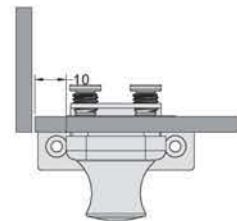

Cabinet glass door lock (for single doors)

Installation Diagram

Item no.	Size		3.5x12
EAC6400/5	5mm		
Available Finish: Chrome			

Cabinet glass door lock (for single doors)

Installation Diagram

Item no.	Size		3.5x12
EAC6410/5	5mm		
Available Finish: Chrome			