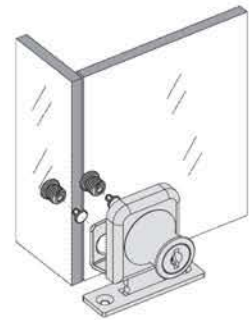

Cabinet glass door lock (for single doors)

Installation Diagram

Item no.	Size		3.5x12
EAC6400/5	5mm		
Available Finish: Chrome			

Cabinet glass door lock (for single doors)

Installation Diagram

Item no.	Size		3.5x12
EAC6410/5	5mm		
Available Finish: Chrome			