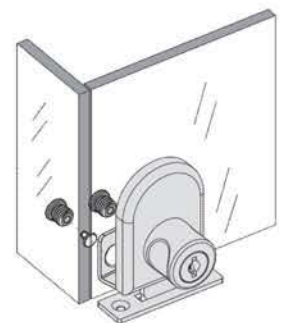

Cabinet glass door lock (for single doors)

Installation Diagram

Item no.	Size		3.5x12
EAC6400/5	5mm		
Available Finish: Chrome			

Cabinet glass door lock (for single doors)

Installation Diagram

Item no.	Size		3.5x12
EAC6410/5	5mm		
Available Finish: Chrome			