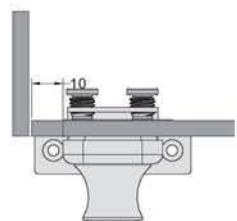

Cabinet glass door lock (for single doors)

Installation Diagram

Item no.	Size		3.5x12
EAC6400/5	5mm		
Available Finish: Chrome			

Cabinet glass door lock (for single doors)

Installation Diagram

Item no.	Size		3.5x12
EAC6410/5	5mm		
Available Finish: Chrome			