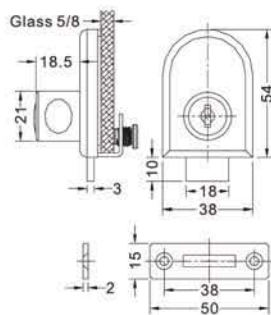

Cabinet glass door lock (for single doors)

Installation Diagram

Item no.	Size		3.5x12
EAC6400/5	5mm		
Available Finish: Chrome			

Cabinet glass door lock (for single doors)

Installation Diagram

Item no.	Size		3.5x12
EAC6410/5	5mm		
Available Finish: Chrome			