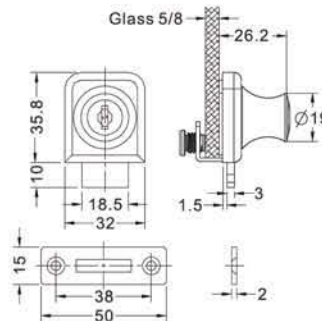

Cabinet glass door lock (for single doors)

Installation Diagram

Item no.	Size		3.5x12
EAC6400/5	5mm		
Available Finish: Chrome			

Cabinet glass door lock (for single doors)

Installation Diagram

Item no.	Size		3.5x12
EAC6410/5	5mm		
Available Finish: Chrome			