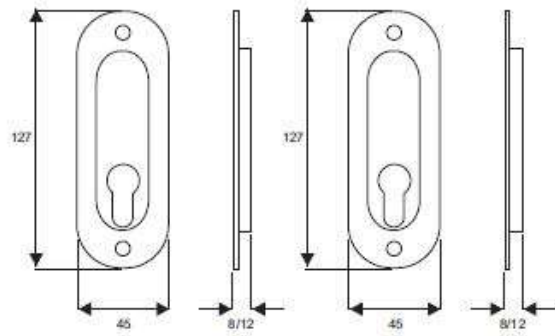

FPSL1000 - EURO PROFILE FLUSH PULL

Finish: SSS, PSS, PB/PVD, MAB, BL/PVD