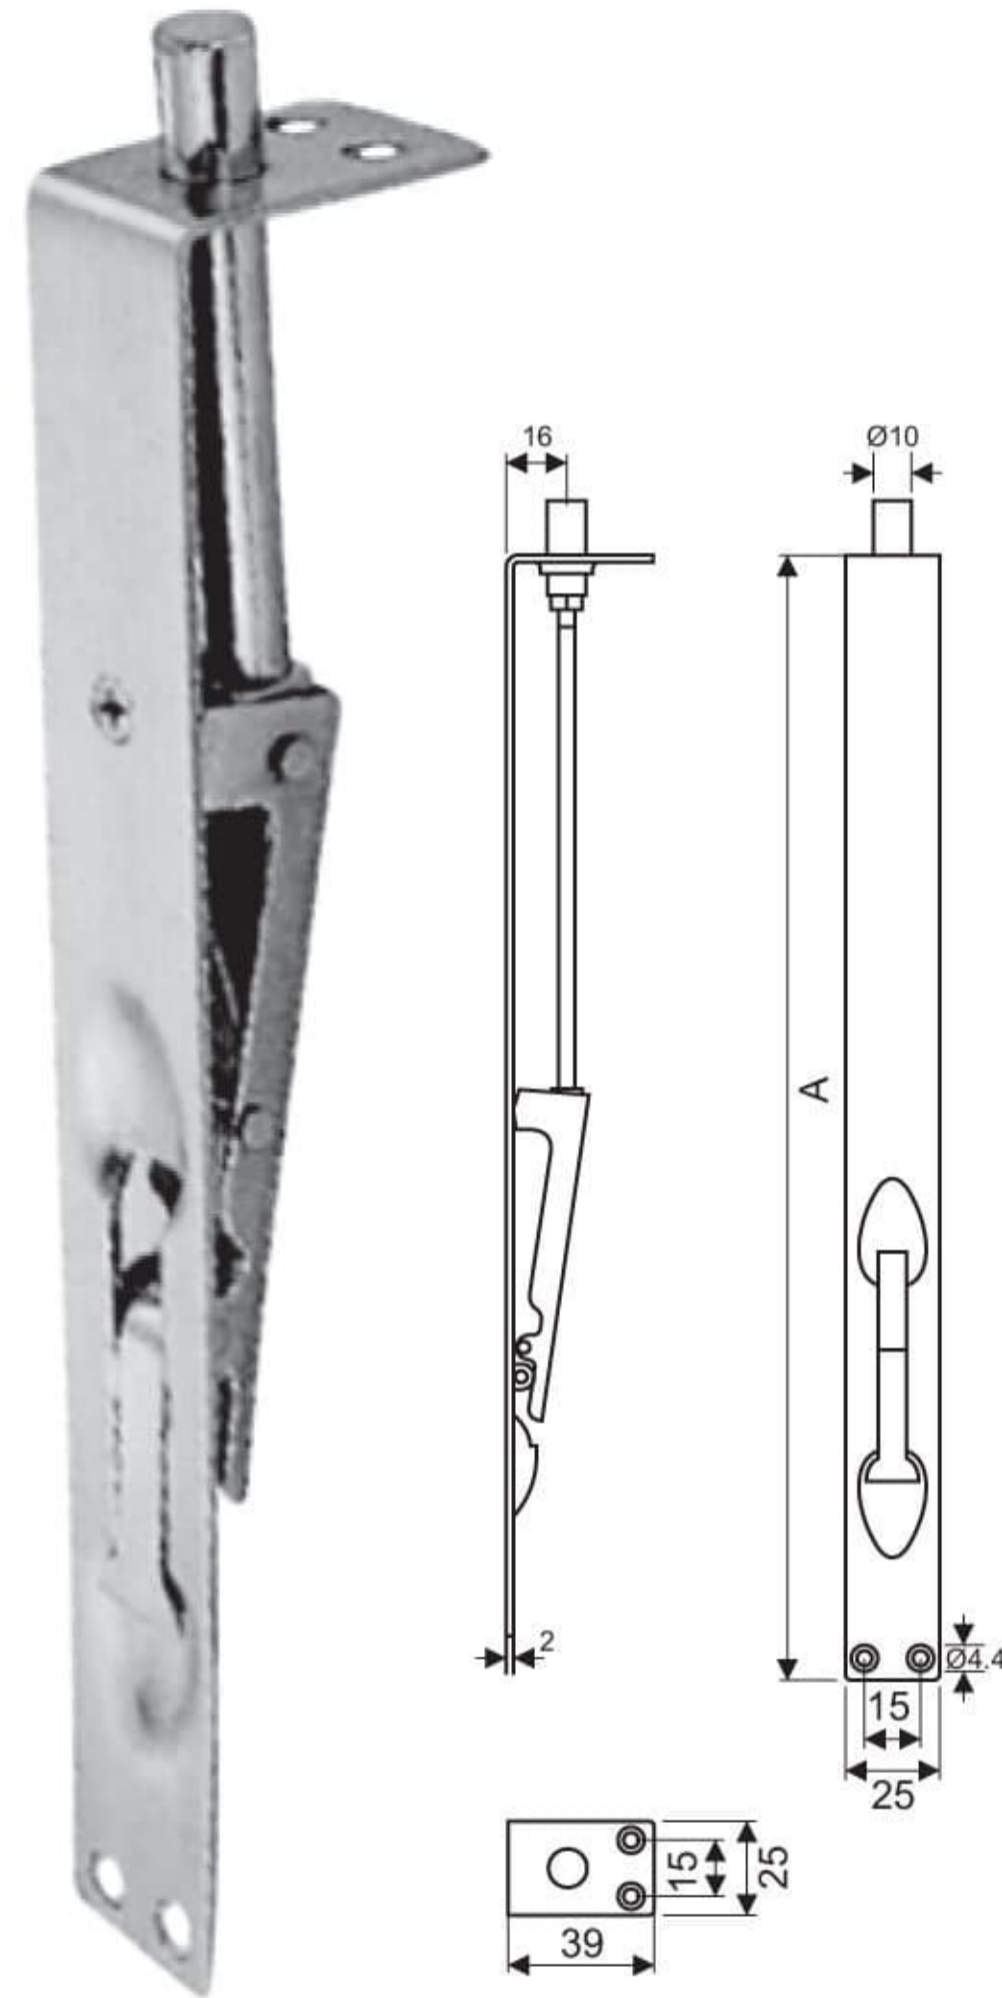

**Lever Action Flush Bolt**

Ref. No.	Size
● FBS222	: 200mm
● FBS223	: 300mm