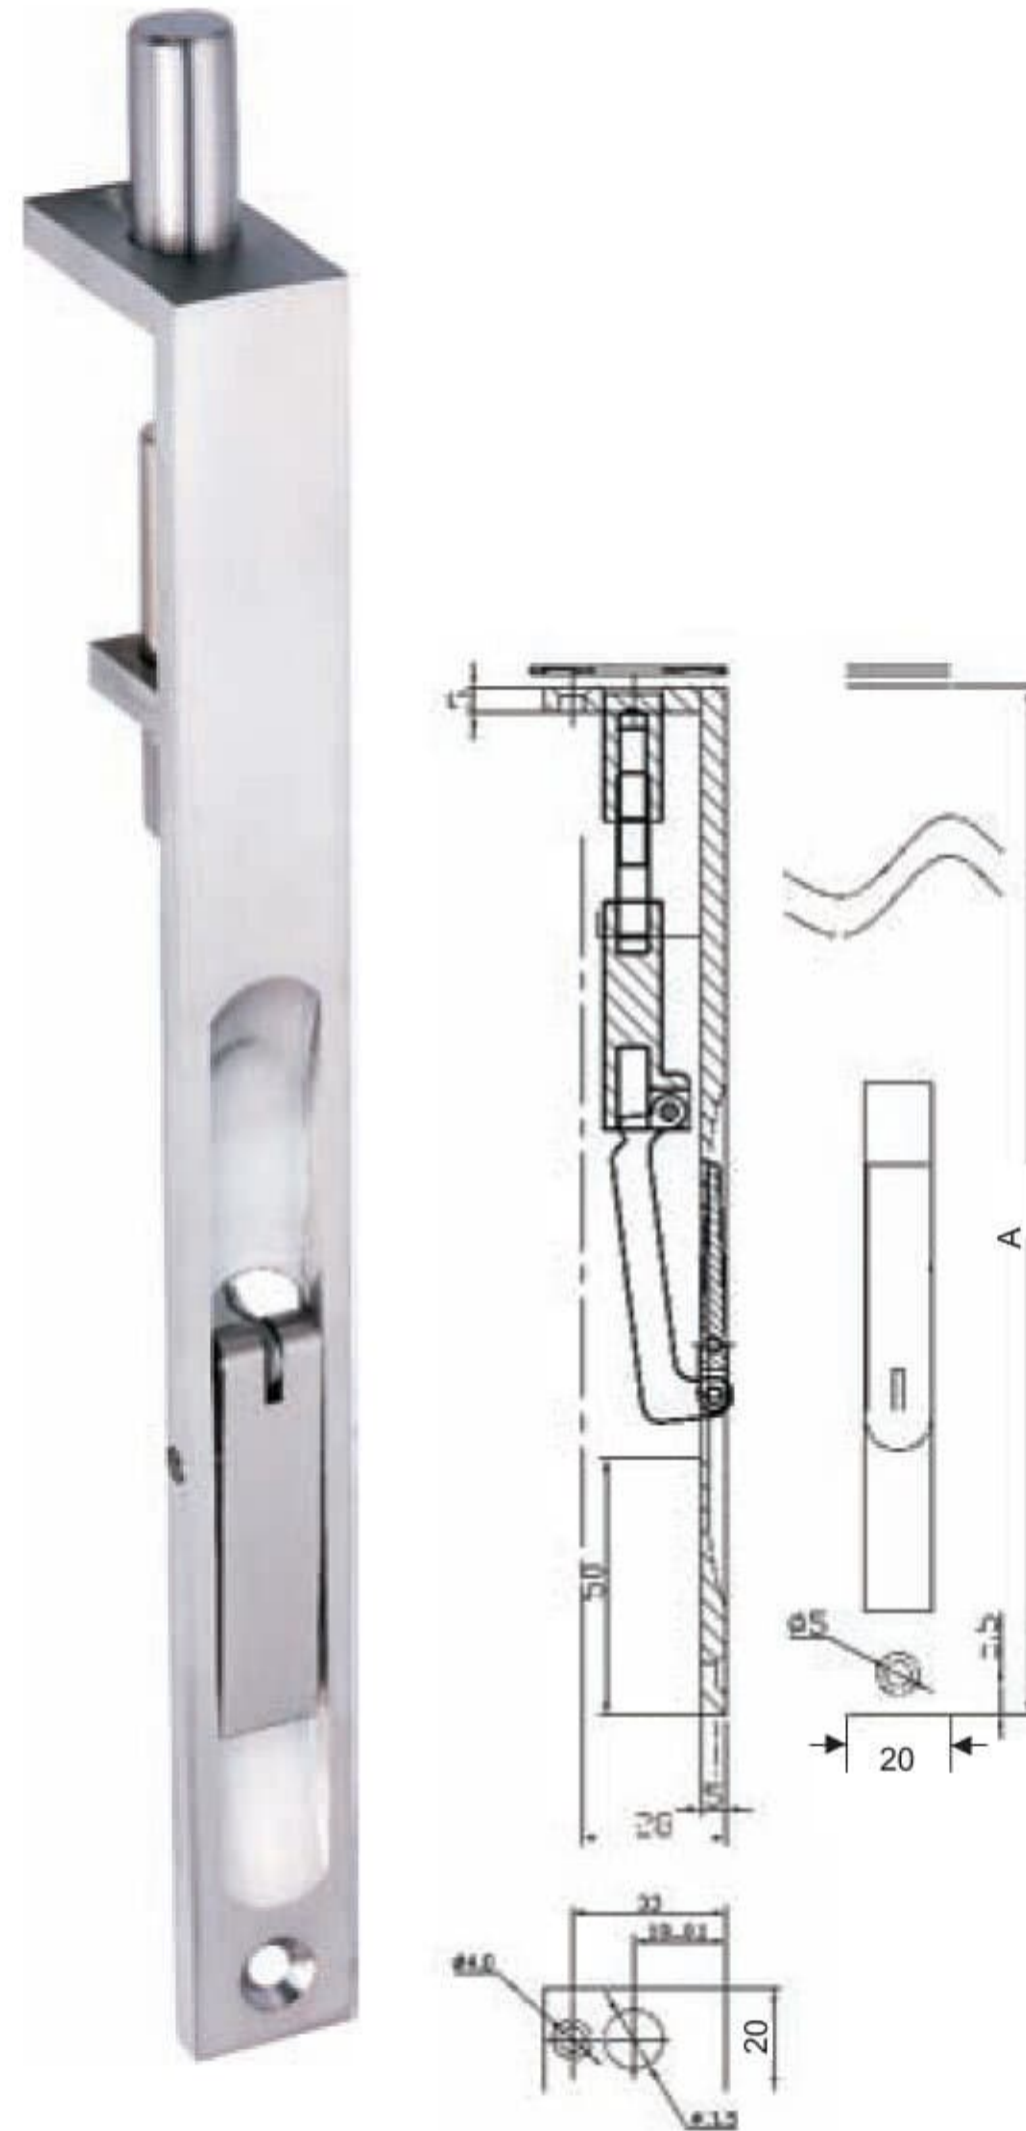

Investment Cast Stainless Steel Lever Action Flush Bolt

Ref. No.	Size
● FBS201	: 150mm
● FBS202	: 200mm
● FBS203	: 300mm
● FBS204	: 450mm
● FBS205	: 600mm
● FBS206	: 750mm
● FBS207	: 900mm
● FBS208	: 1200mm
● FBS209	: 1500mm