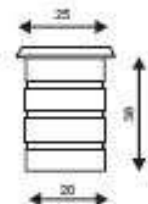

Dust Excluding Socket

DESS200

Finish: SSS, PSS, MAB, PB/PVD, BL/PVD