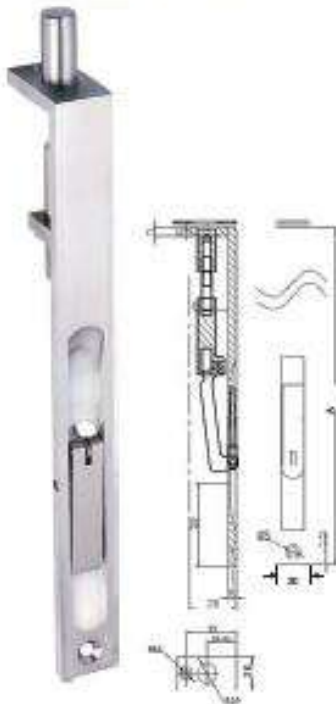

**Investment Cast Stainless Steel Lever Action Flush Bolt**

Ref. No.	Size
● FBS201	: 150mm
● FBS202	: 200mm
● FBS203	: 300mm
● FBS204	: 450mm
● FBS205	: 600mm
● FBS206	: 750mm
● FBS207	: 900mm
● FBS208	: 1200mm
● FBS209	: 1500mm

**Metal Door Flush Bolt**

Ref. No.	
● FBS210	: with 200mm rod
● FBS211	: with 300mm rod
● FBS212	: with 450mm rod
● FBS213	: with 600mm rod

**Lever Action Flush Bolt**

Ref. No.	Size
● FBS222	: 200mm
● FBS223	: 300mm

**Dust Excluding Socket**
**DESS200**

**Finish: SSS, PSS, MAB, PB/PVD, BL/PVD**