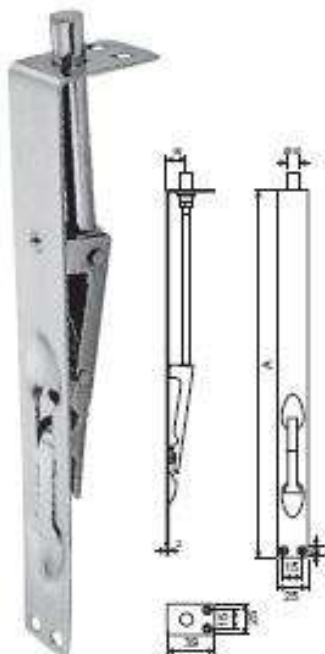

**Investment Cast Stainless Steel Lever Action Flush Bolt**

Ref. No.	Size
● FBS201	: 150mm
● FBS202	: 200mm
● FBS203	: 300mm
● FBS204	: 450mm
● FBS205	: 600mm
● FBS206	: 750mm
● FBS207	: 900mm
● FBS208	: 1200mm
● FBS209	: 1500mm

**Metal Door Flush Bolt**

Ref. No.	
● FBS210	: with 200mm rod
● FBS211	: with 300mm rod
● FBS212	: with 450mm rod
● FBS213	: with 600mm rod

**Lever Action Flush Bolt**

Ref. No.	Size
● FBS222	: 200mm
● FBS223	: 300mm

**Dust Excluding Socket**
**DESS200**

**Finish: SSS, PSS, MAB, PB/PVD, BL/PVD**