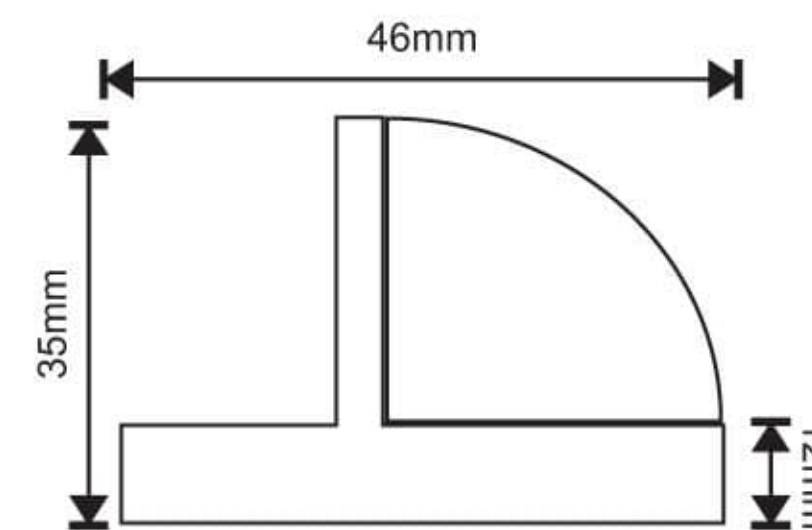

**DSS214 - Stainless Steel**  
Suitable for doors with 15mm undercut

- Supplied with SS screw