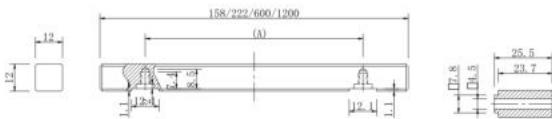

65 FLATRON

Material:

Solid Aluminium

Projection:

35mm

Width:

6mm

Available Sizes (MM)

Size : 160 | 256 | 352 | 512 | 632

CC : 128 | 224 | 320 | 480 | 600

Available Finishes:

Bsg | Brush Sherry Gold

Mbl | Matt Black

Ssl | Stainless Steel Look

64 BOXY

Material: Solid Aluminium

Finish	Brush Sherry Gold	Matt Black	Stainless Steel Look
Size in mm (A)	Item Code		
128	64158BSG	64158MBL	64158SSL
192	64222BSG	64222MBL	64222SSL
544	64600BSG	64600MBL	64600SSL
1120	641200BSG	641200MBL	641200SSL

65 FLATRON

Material: Solid Aluminium

Finish	Brush Sherry Gold	Matt Black	Stainless Steel Look
Size in mm (A)	Item Code		
128	65160BSG	65160MBL	65160SSL
224	65256BSG	65256MBL	65256SSL
320	65352BSG	65352MBL	65352SSL
480	65512BSG	65512MBL	65512SSL
600	65632BSG	65632MBL	65632SSL