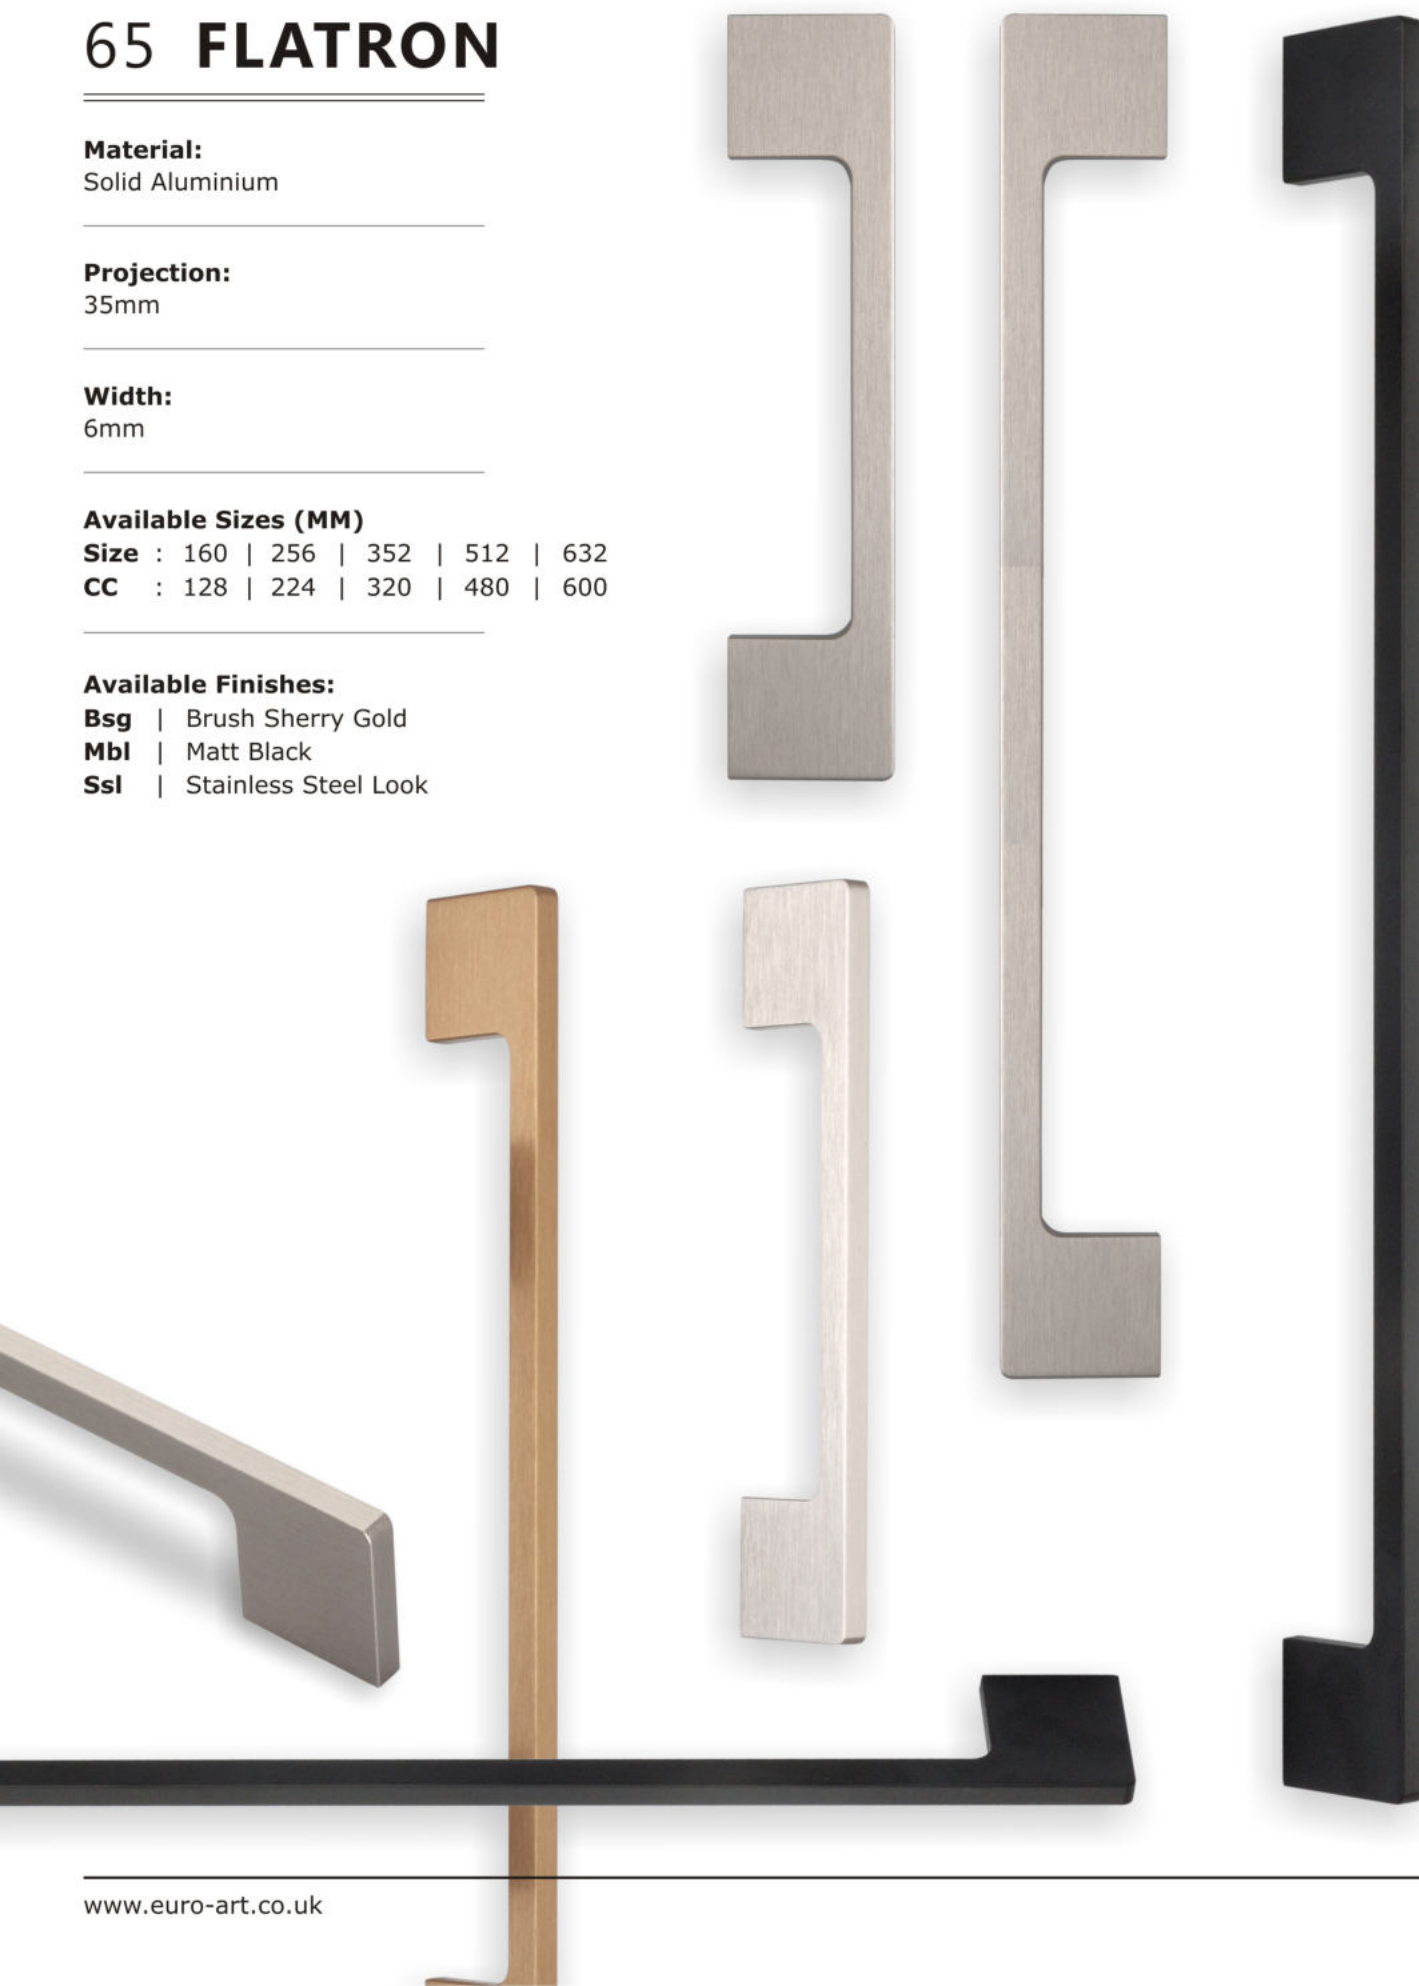

65 FLATRON

Material:

Solid Aluminium

Projection:

35mm

Width:

6mm

Available Sizes (MM)

Size : 160 | 256 | 352 | 512 | 632

CC : 128 | 224 | 320 | 480 | 600

Available Finishes:

Bsg | Brush Sherry Gold

Mbl | Matt Black

Ssl | Stainless Steel Look

64 BOXY

Material: Solid Aluminium

Finish	Brush Sherry Gold	Matt Black	Stainless Steel Look
Size in mm (A)	Item Code		
128	64158BSG	64158MBL	64158SSL
192	64222BSG	64222MBL	64222SSL
544	64600BSG	64600MBL	64600SSL
1120	641200BSG	641200MBL	641200SSL

65 FLATRON

Material: Solid Aluminium

Finish	Brush Sherry Gold	Matt Black	Stainless Steel Look
Size in mm (A)	Item Code		
128	65160BSG	65160MBL	65160SSL
224	65256BSG	65256MBL	65256SSL
320	65352BSG	65352MBL	65352SSL
480	65512BSG	65512MBL	65512SSL
600	65632BSG	65632MBL	65632SSL