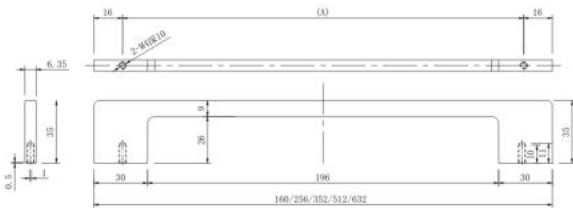

65 FLATRON

Material:

Solid Aluminium

Projection:

35mm

Width:

6mm

Available Sizes (MM)

Size : 160 | 256 | 352 | 512 | 632

CC : 128 | 224 | 320 | 480 | 600

Available Finishes:

Bsg | Brush Sherry Gold

Mbl | Matt Black

Ssl | Stainless Steel Look

64 BOXY

Material: Solid Aluminium

Finish	Brush Sherry Gold	Matt Black	Stainless Steel Look
Size in mm (A)	Item Code		
128	64158BSG	64158MBL	64158SSL
192	64222BSG	64222MBL	64222SSL
544	64600BSG	64600MBL	64600SSL
1120	641200BSG	641200MBL	641200SSL

66 WEDGE

Material: Solid Aluminium

Finish	Brush Sherry Gold	Matt Black	Stainless Steel Look
Size in mm (A)	Item Code		
192	66218BSG	66218MBL	66218SSL
224	66249BSG	66249MBL	66249SSL