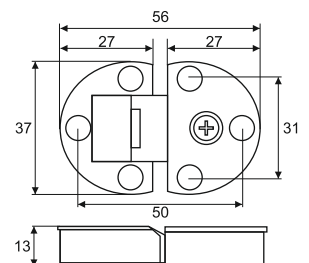

Round Flap Hinge

Features:

- Opening angle: 180°
- Material: Zamak

Item no.	Finish
EA01001	Chrome
EA01002	Brass

Flap Hinge

Features:

- Cup Diameter: 35mm
- Cup Depth: 13mm
- Material: Zamak

Item no.	Finish
EAR730	Nickle Plated Matt