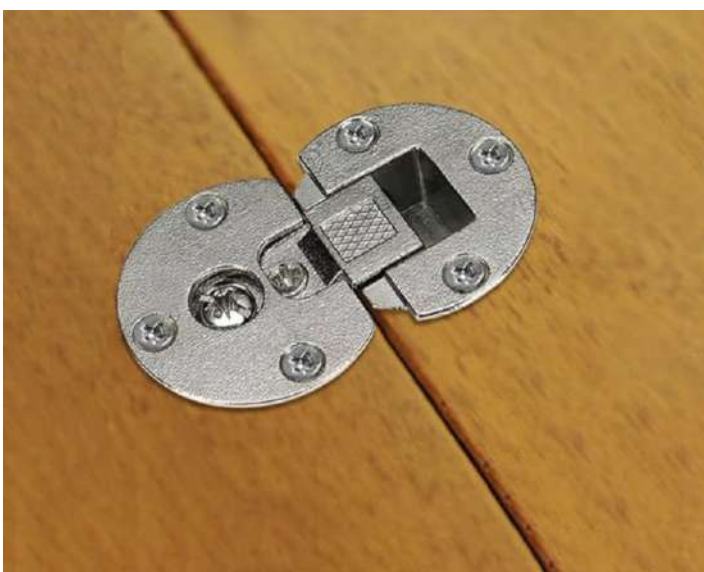

Round Flap Hinge

Features:

- Opening angle: 180°
- Material: Zamak

Item no.	Finish
EA01001	Chrome
EA01002	Brass

Flap Hinge

Features:

- Cup Diameter: 35mm
- Cup Depth: 13mm
- Material: Zamak

Item no.	Finish
EAR730	Nickle Plated Matt