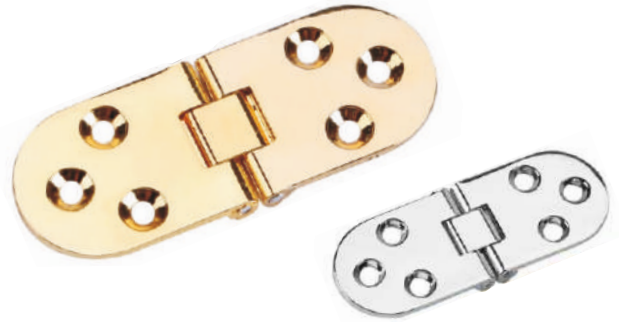

Round Flap Hinge

Features:

- Opening angle: 180°
- Material: Zamak

Item no.	Finish
EA01001	Chrome
EA01002	Brass

Flap Hinge

Features:

- Cup Diameter: 35mm
- Cup Depth: 13mm
- Material: Zamak

Item no.	Finish
EAR730	Nickle Plated Matt