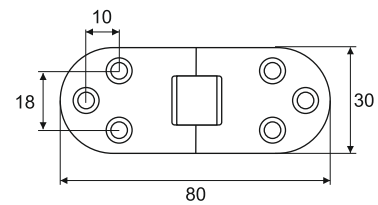

Round Flap Hinge

Features:

- Opening angle: 180°
- Material: Zamak

Item no.	Finish
EA01001	Chrome
EA01002	Brass

Flap Hinge

Features:

- Cup Diameter: 35mm
- Cup Depth: 13mm
- Material: Zamak

Item no.	Finish
EAR730	Nickle Plated Matt