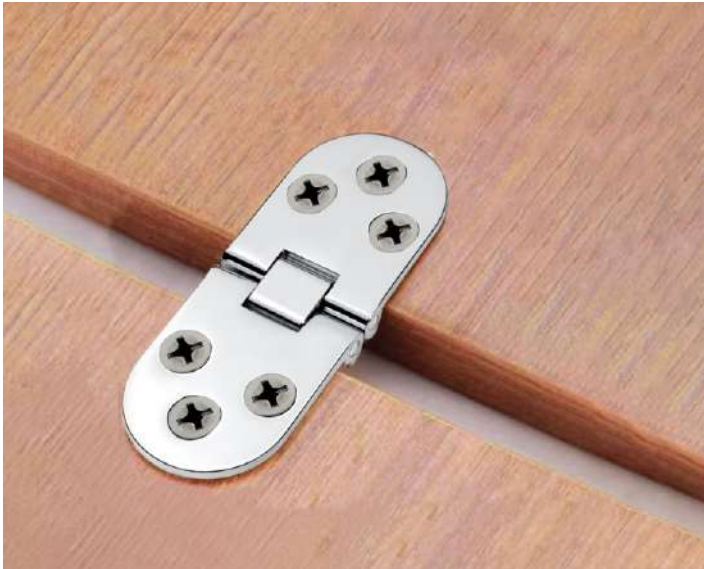

Round Flap Hinge

Features:

- Opening angle: 180°
- Material: Zamak

Item no.	Finish
EA01001	Chrome
EA01002	Brass

Flap Hinge

Features:

- Cup Diameter: 35mm
- Cup Depth: 13mm
- Material: Zamak

Item no.	Finish
EAR730	Nickle Plated Matt