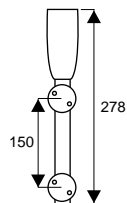

PS41R/L

Finish: SSS, PSS

Features

- Sidelite mounted transom strike with fin support.
- Suitable for : 10 to 12mm Glass.
- Universal application.

PT50
 Top Pivot Plate

Finish: SSS, PSS, MBE

PD83-C2
 Top Rod

Finish: SSS, PSS

PD83-C3
 Bottom Rod

Finish: SSS, PSS