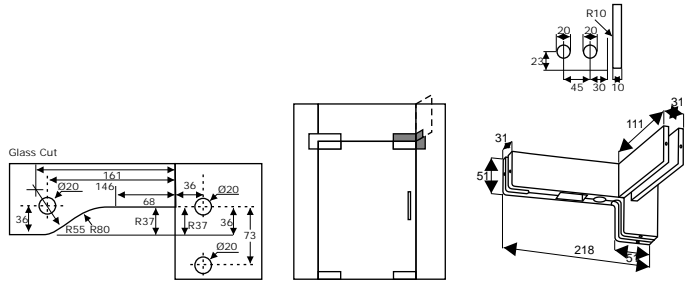

PS41R/L

Finish: SSS, PSS

Features

- Sidelite mounted transom strike with fin support.
- Suitable for : 10 to 12mm Glass.
- Universal application.

PT50
 Top Pivot Plate

Finish: SSS, PSS, MBE

PD83-C2
 Top Rod

Finish: SSS, PSS

PD83-C3
 Bottom Rod

Finish: SSS, PSS