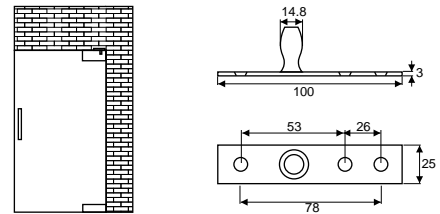

PS41R/L

Finish: SSS, PSS

Features

- Sidelite mounted transom strike with fin support.
- Suitable for : 10 to 12mm Glass.
- Universal application.

PT50
 Top Pivot Plate

Finish: SSS, PSS, MBE

PD83-C2
 Top Rod

Finish: SSS, PSS

PD83-C3
 Bottom Rod

Finish: SSS, PSS