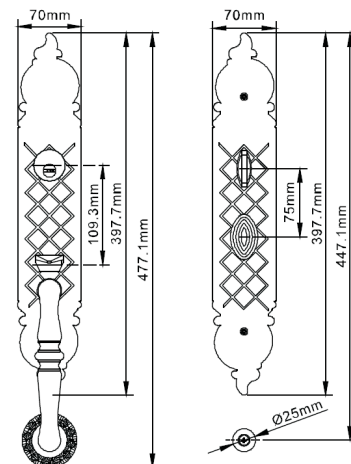

F81B17

Pull handlesets with beautiful detailing,
perfect for home with heritage

Features

- Material : Solid forged brass
- Supplied as complete set with lock and keys
- Lock Backset : 60mm
- Lock Body : ANSI SS Mortice Lock
- Supplied with 6 brass keys
(1 construction + 5 owner's keys)
- Standard door thickness: 38 - 55mm
- Available in dummy and passage function

Finish: PB/PVD, SB/PVD, MAB
