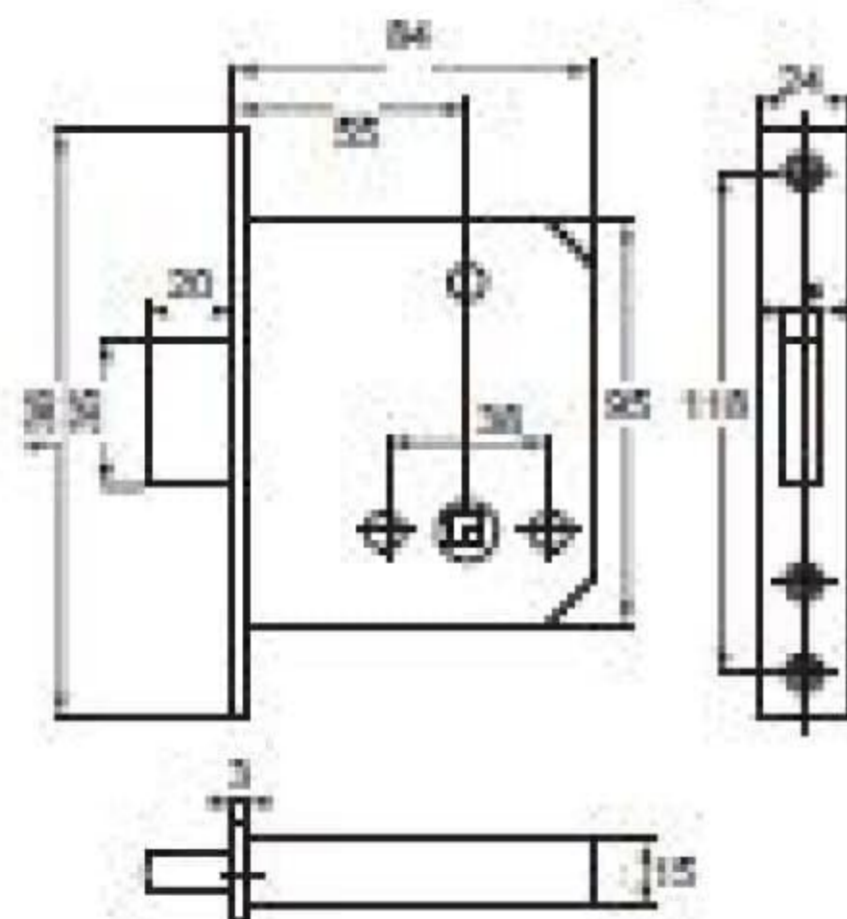

FD0055WC - WC Deadbolt

Finish: SSS