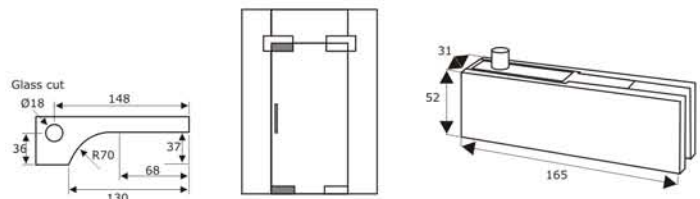

**PS50S**

**Finish: SSS, PSS, MBE**
**Features**

- Sidelite mount keeper.
- Suitable for : 10 to 12mm Glass.

**PL20**

**Finish: SSS, PSS, MBE**
**Features**

- Euro profile corner patch lock.
- Suitable for : 10 to 12mm Glass.
- Universal application.

**PL21**

**Finish: SSS, PSS**
**Features**

- Euro profile patch lock with cylinder protection.
- Suitable for : 10 to 12mm Glass.
- Universal application.