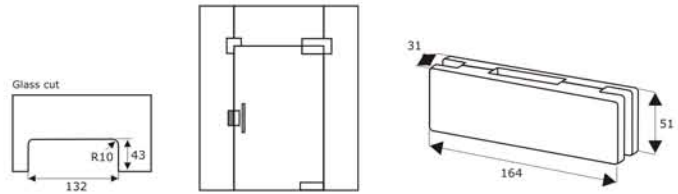

**PS50S**

**Finish: SSS, PSS, MBE**
**Features**

- Sidelite mount keeper.
- Suitable for : 10 to 12mm Glass.

**PL20**

**Finish: SSS, PSS, MBE**
**Features**

- Euro profile corner patch lock.
- Suitable for : 10 to 12mm Glass.
- Universal application.

**PL21**

**Finish: SSS, PSS**
**Features**

- Euro profile patch lock with cylinder protection.
- Suitable for : 10 to 12mm Glass.
- Universal application.