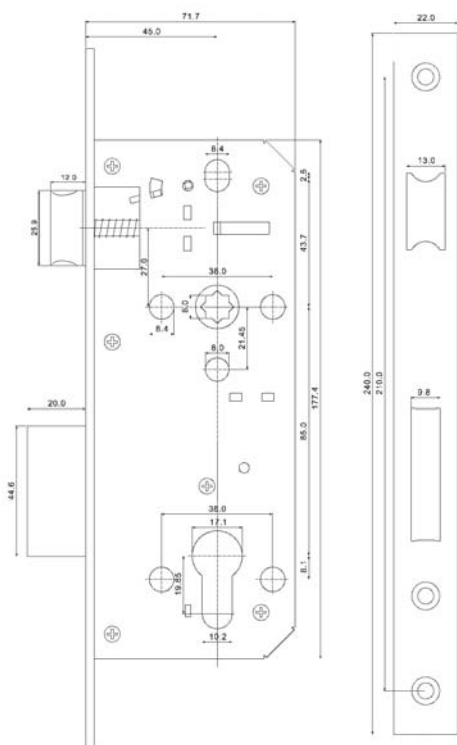

- **E485:** without cylinder
- **E485C:** with 65mm double cylinder
- **E485KT:** with 65mm key and turn cylinder
- **E485TE:** with 65mm bathroom cylinder

**Finish: SSS, MAB, PB**

### Features

- 45mm backset, 85mm centres.
- Key and handle operation from both sides of the door.
- Double throw deadbolt of 20mm projection.
- Brass latch and steel deadbolt
- 3mm steel forend strike plate.
- Solid brass body cylinder.
- Supplied with 3 keys.
- Easy reversible latch bolt.