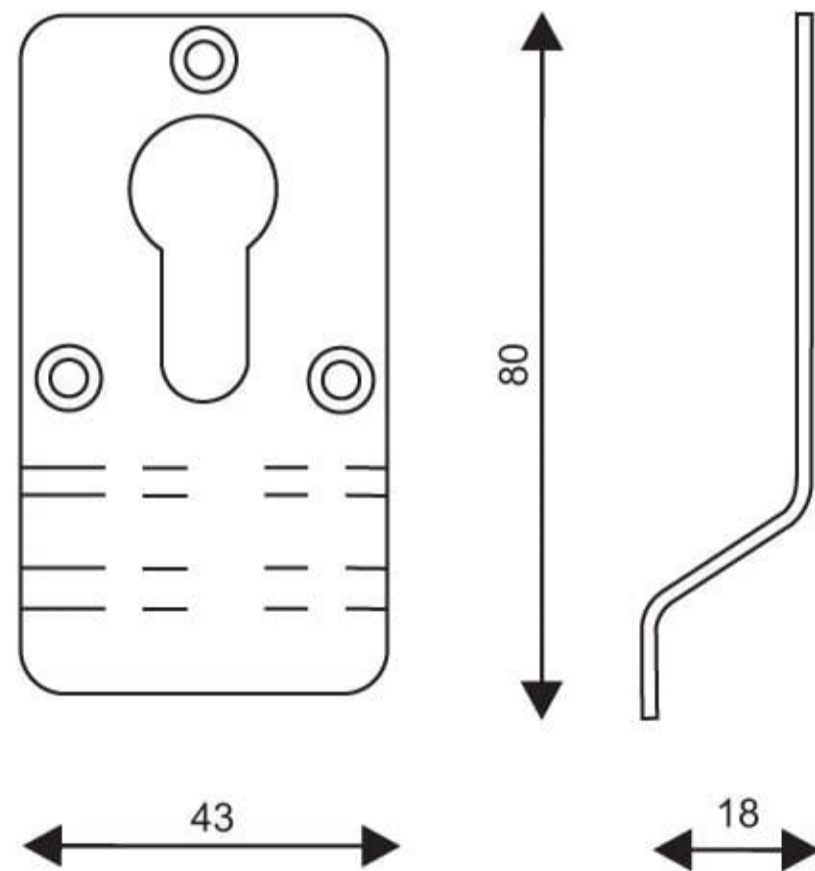

### CPS202 - Euro Profile Cylinder Pull

### CPS204 - Blank Cylinder Pull

**Finish: SSS, PSS, MAB, PB/PVD, BL/PVD**