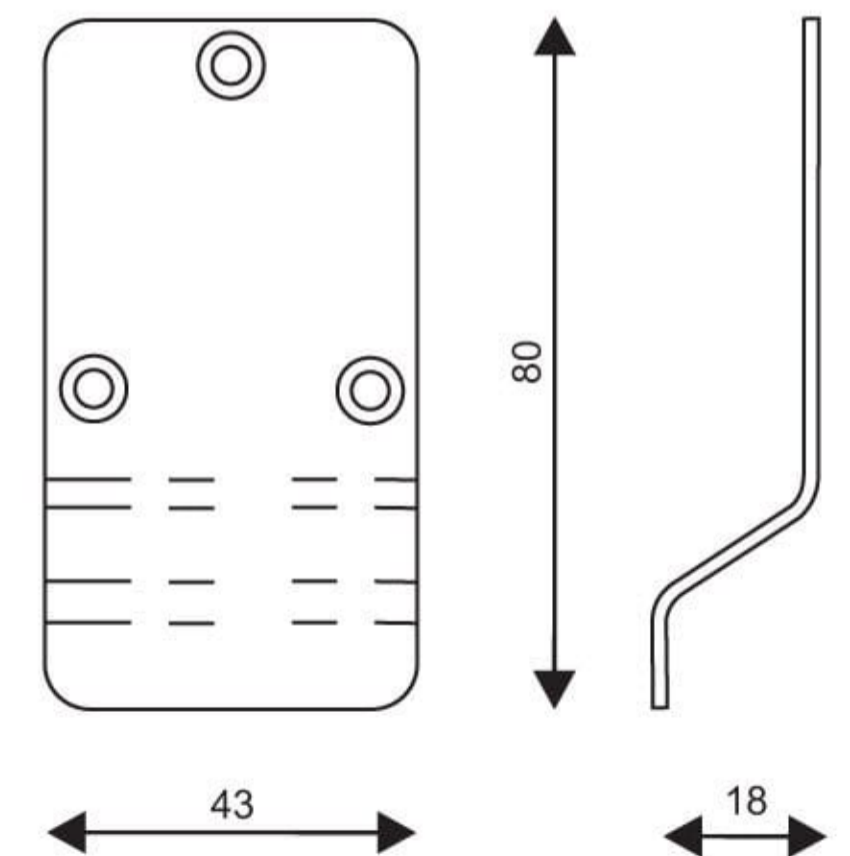

### CPS202 - Euro Profile Cylinder Pull

### CPS204 - Blank Cylinder Pull

**Finish: SSS, PSS, MAB, PB/PVD, BL/PVD**