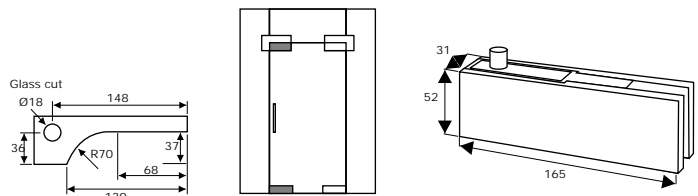

PS50S

Finish: SSS, PSS, MBE

Features

- Sidelite mount keeper.
- Suitable for : 10 to 12mm Glass.

PL20

Finish: SSS, PSS, MBE

Features

- Euro profile corner patch lock.
- Suitable for : 10 to 12mm Glass.
- Universal application.

PL21

Finish: SSS, PSS

Features

- Euro profile patch lock with cylinder protection.
- Suitable for : 10 to 12mm Glass.
- Universal application.