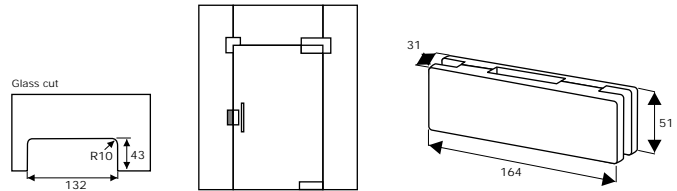

PS50S

Finish: SSS, PSS, MBE

Features

- Sidelite mount keeper.
- Suitable for : 10 to 12mm Glass.

PL20

Finish: SSS, PSS, MBE

Features

- Euro profile corner patch lock.
- Suitable for : 10 to 12mm Glass.
- Universal application.

PL21

Finish: SSS, PSS

Features

- Euro profile patch lock with cylinder protection.
- Suitable for : 10 to 12mm Glass.
- Universal application.