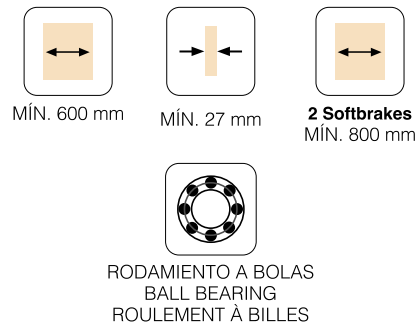

Timber - Sliding Door Kit for 70Kg. Door

EASF-P70
Features:

- Door height: Max 2800mm
- Door thickness: Min 27mm, Max 45mm
- Available in standard, single soft close & double soft close.
- Track available in: silver & matt black.
- Compatible with 45mmx45mm aluminium profile doors.

Specification:

Weight:

Installation Possibilities