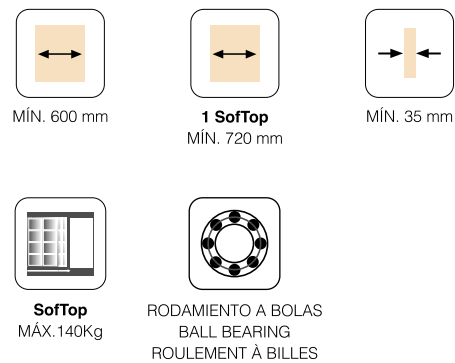

Specification: