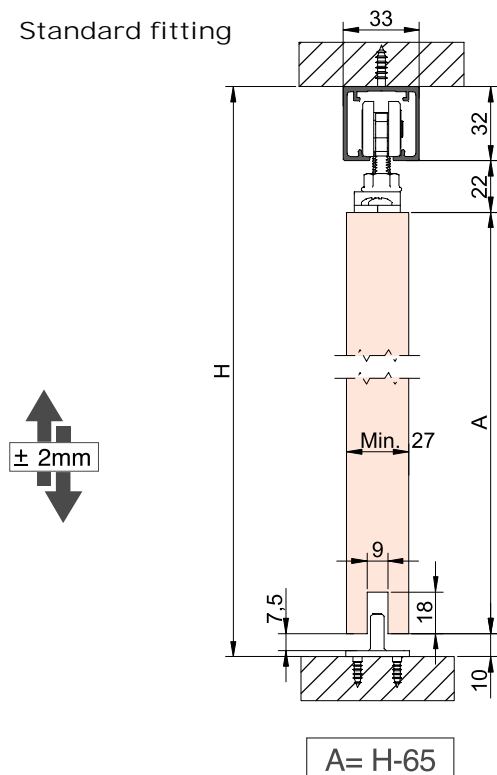

Timber - Sliding Door Kit for 90Kg. Door

EASF-A90
Features:

- Door height: Max 2800mm
- Door thickness: Min 27mm, Max 45mm
- Available in standard, single soft close & double soft close.
- Track available in: silver & matt black.
- Compatible with 45mmx45mm aluminium profile doors.

Specification:

1 Softbrake
 MÍN. 600 mm
2 Softbrakes
 MÍN. 825 mm

MÍN. 27 mm

BALL BEARING

SOFTBRAKE
 MÁX.90Kg

Weight:

Installation Possibilities

Standard fitting

Low headroom