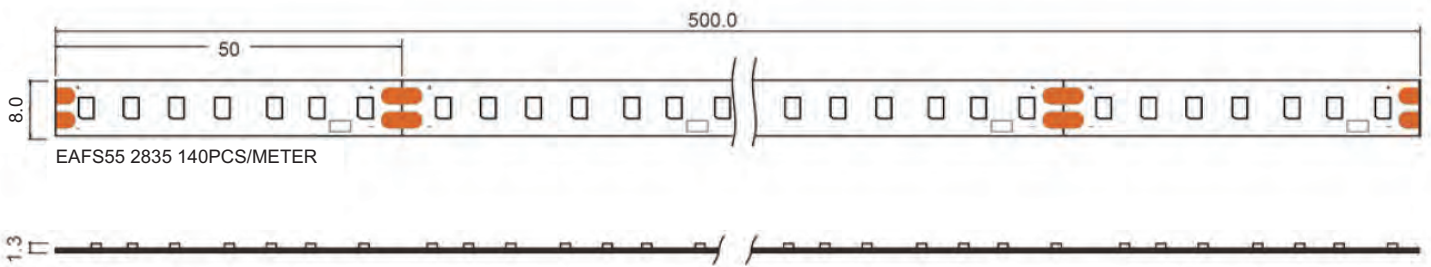

EAFS55

Domestic Use

Flexible

IP Rating available
20/44/67

Convenience
assemble

Cutting available

Features:

- High lumen, high CRI and good color consistency
- Better flexibility rolled copper foil for FPC
- Can load more current with thicker FPC
- Easy installation with fast connecting EuroArt System
- Strip light can be connected with soldering.

Application:

- Designed for illumination of architecture, decoration, staircase, cabinet, safety showcase

Specification:

Item no.	Size (mm)	LED Chip	Current	Input	Watts/M	CCT	Lum/m	IP
EAFS55	500-5000x8	140pcs/m 2835	20/30/40mA	DC24V	12 W/m	3000k 4000k 6500k	960/1400/ 1800Lm	IP20,44,67