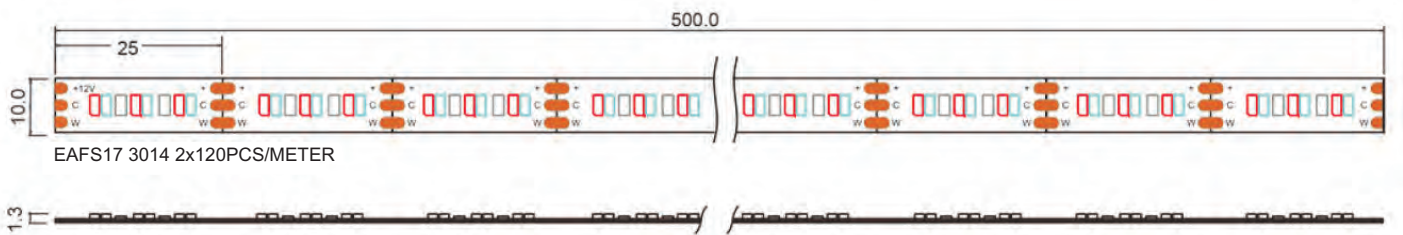

EAFS17

Features:

- High lumen, high CRI and good color consistency.
- Better flexibility rolled copper foil for FPC.
- Can load more current with thicker FPC.
- Applicable to EuroArt plug, can easily be cut and installed.

Application:

- Designed for kitchen, living room, bathroom, ambient lighting

Accessory:

Product Name	Item No	Photo	Product Name	Item No	Photo
LED Lead Cable	EACC29		CCT Connector Color temperature control	EATS02-B	
Connector	EACC30				

Specification:

Size(mm)	LED Chip	Input	Watts/M	CCT	Lum/m	IP
500x5000x10	2x120pcs/m 3014	DC 12V	12 W/m	2700k-5000k	1200Lm	IP20,44,67