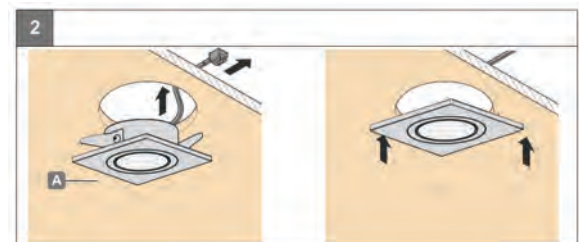

Applications:

Design for cabinet / Showcase / Shop area illumination

Accessory:

LED driver, cable and connector