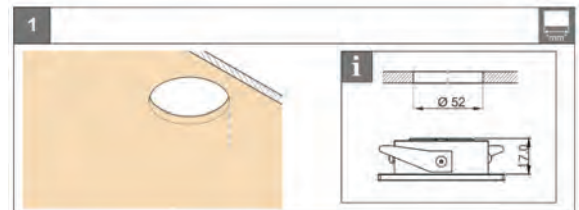

Applications:

Design for cabinet / Showcase / Shop area illumination

Accessory:

LED driver, cable and connector