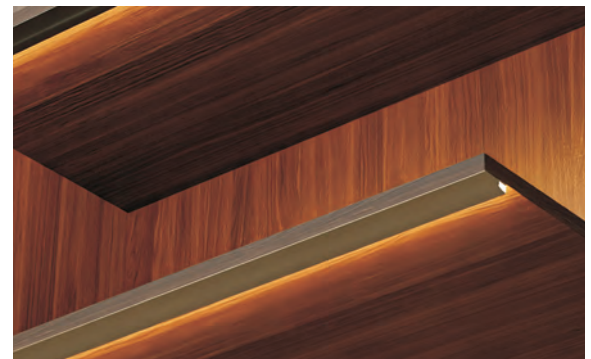

EAAP91 - LED with Handle Profile

Features:

- Profile can be cut to size
- Free handle design with curvy surface
- Ultra-thin design by matching with 5mm width light strip
- No visible light dots, uniform and soft lighting
- Suitable for 18mm thick board
- Aluminium body - AL6063
- Color: Black, Champagne Gold
- Size: 18.6x8mm
- Length: 0.5 to 2.5m

Application:

- Ambient illumination. For display cabinet, Kitchen cabinet, wardrobe, wine cabinet, etc

EAAP92

Features:

- Profile can be cut to size
- Thinnest part in only 1mm thick, comfortable touching with curve surface
- Hidden light design, 30° angle shines into the cabinet
- Comes with VHB 3M tape, easy installation
- Surface mounted with double sided tape, no slot opening
- Aluminium body - AL6063
- Color: Black, Champagne Gold
- Size: 23x7.6mm

Application:

- Ambient illumination. For display cabinet, wardrobe, wine cabinet, bookshelf, etc