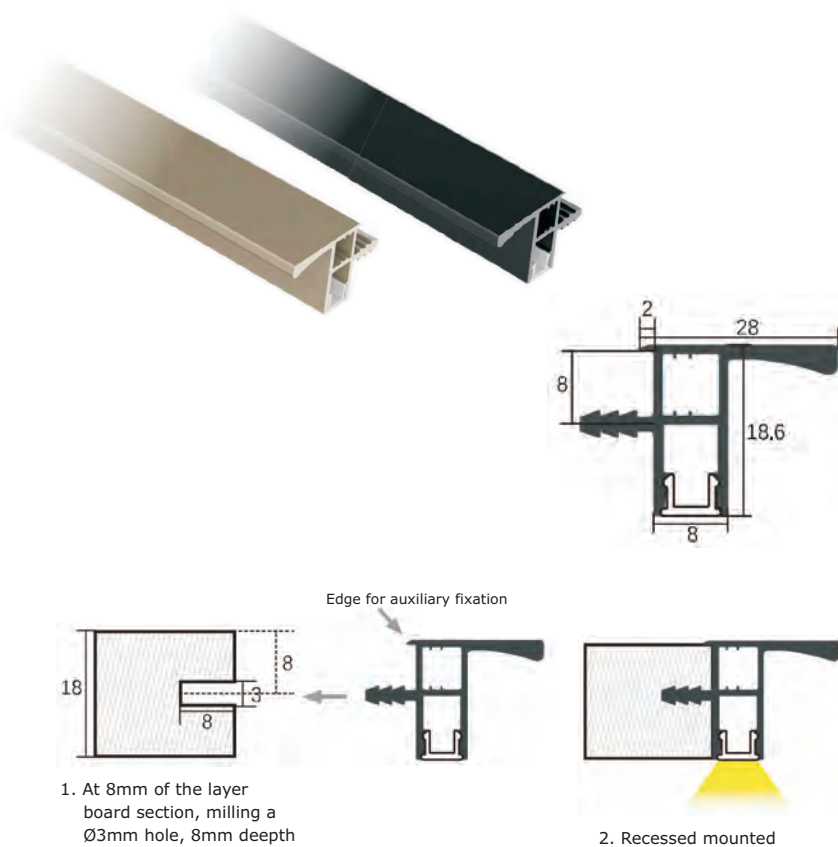

EAAP91 - LED with Handle Profile

Features:

- Profile can be cut to size
- Free handle design with curvy surface
- Ultra-thin design by matching with 5mm width light strip
- No visible light dots, uniform and soft lighting
- Suitable for 18mm thick board
- Aluminium body - AL6063
- Color: Black, Champagne Gold
- Size: 18.6x8mm
- Length: 0.5 to 2.5m

Application:

- Ambient illumination. For display cabinet, Kitchen cabinet, wardrobe, wine cabinet, etc

EAAP92

Features:

- Profile can be cut to size
- Thinnest part in only 1mm thick, comfortable touching with curve surface
- Hidden light design, 30° angle shines into the cabinet
- Comes with VHB 3M tape, easy installation
- Surface mounted with double sided tape, no slot opening
- Aluminium body - AL6063
- Color: Black, Champagne Gold
- Size: 23x7.6mm

Application:

- Ambient illumination. For display cabinet, wardrobe, wine cabinet, bookshelf, etc