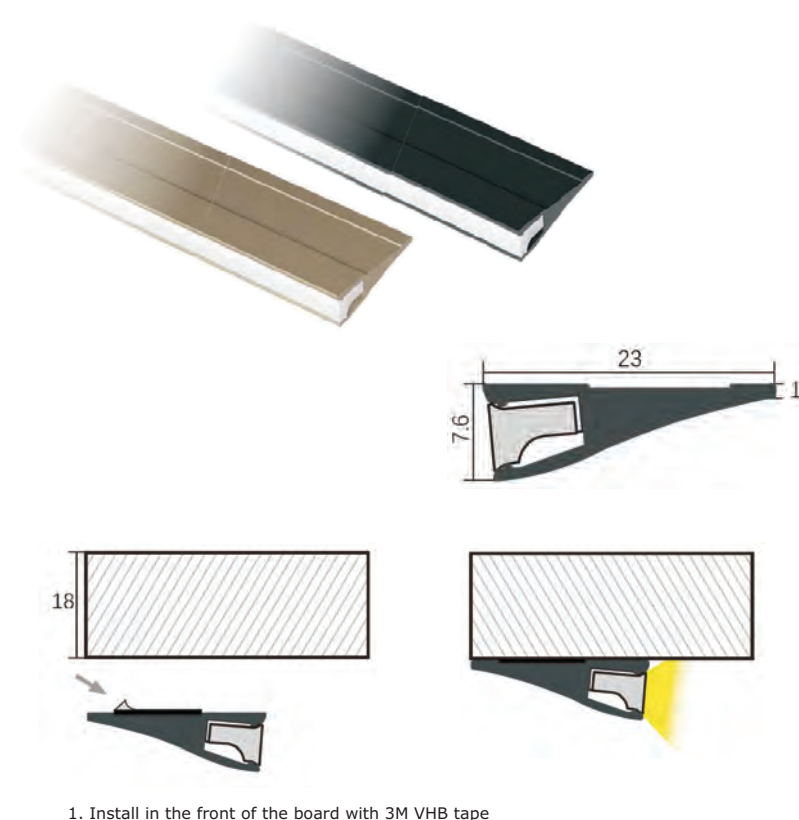

EAAP91 - LED with Handle Profile

Features:

- Profile can be cut to size
- Free handle design with curvy surface
- Ultra-thin design by matching with 5mm width light strip
- No visible light dots, uniform and soft lighting
- Suitable for 18mm thick board
- Aluminium body - AL6063
- Color: Black, Champagne Gold
- Size: 18.6x8mm
- Length: 0.5 to 2.5m

Application:

- Ambient illumination. For display cabinet, Kitchen cabinet, wardrobe, wine cabinet, etc

EAAP92

Features:

- Profile can be cut to size
- Thinnest part in only 1mm thick, comfortable touching with curve surface
- Hidden light design, 30° angle shines into the cabinet
- Comes with VHB 3M tape, easy installation
- Surface mounted with double sided tape, no slot opening
- Aluminium body - AL6063
- Color: Black, Champagne Gold
- Size: 23x7.6mm

Application:

- Ambient illumination. For display cabinet, wardrobe, wine cabinet, bookshelf, etc