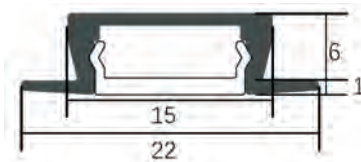

## EAAP86

1. Slotting dimension 18mm width  
8mm depth

2. Recessed mounted, or install with glue

### Features:

- Profile can be cut to size
- Ultra-narrow luminous surface, only 5mm width
- Ultra-thin 0.6mm thick edge, easy to hide and install
- No visible light dots, uniform and soft lighting
- Aluminium body - AL6063
- Color: Silver, Black, Champagne Gold
- Size: 9x7mm
- Length: 0.5 to 2.5m

## EAAP87

1. Slotting dimension 15mm width  
5mm depth

2. Recessed mounted  
or install with glue

Slotting length is the total length of the light minus 18mm

### Features:

- Profile can be cut to size
- Ultra-thin design, Slot depth is only 5mm
- PC cover is snap fit
- Hand wave sensor is available
- Aluminium body - AL6063
- Color: Silver, Black
- Size: 22x6mm
- Length: 0.5 to 2.5m