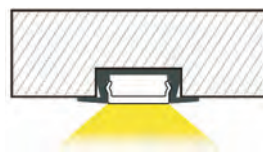

## EAAP86

1. Slotting dimension 18mm width  
8mm depth

2. Recessed mounted, or install with glue

### Features:

- Profile can be cut to size
- Ultra-narrow luminous surface, only 5mm width
- Ultra-thin 0.6mm thick edge, easy to hide and install
- No visible light dots, uniform and soft lighting
- Aluminium body - AL6063
- Color: Silver, Black, Champagne Gold
- Size: 9x7mm
- Length: 0.5 to 2.5m

## EAAP87

1. Slotting dimension 15mm width  
5mm depth

2. Recessed mounted  
or install with glue

Slotting length is the total length of the light minus 18mm