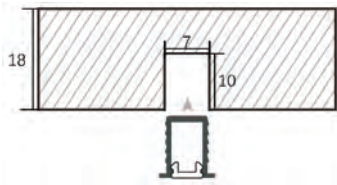

## EAAP86

1. Slotting dimension 18mm width  
8mm depth

2. Recessed mounted, or install with glue

### Features:

- Profile can be cut to size
- Ultra-narrow luminous surface, only 5mm width
- Ultra-thin 0.6mm thick edge, easy to hide and install
- No visible light dots, uniform and soft lighting
- Aluminium body - AL6063
- Color: Silver, Black, Champagne Gold
- Size: 9x7mm
- Length: 0.5 to 2.5m

## EAAP87

1. Slotting dimension 15mm width  
5mm depth

2. Recessed mounted  
or install with glue

Slotting length is the total length of the light minus 18mm

### Features:

- Profile can be cut to size
- Ultra-thin design, Slot depth is only 5mm
- PC cover is snap fit
- Hand wave sensor is available
- Aluminium body - AL6063
- Color: Silver, Black
- Size: 22x6mm
- Length: 0.5 to 2.5m