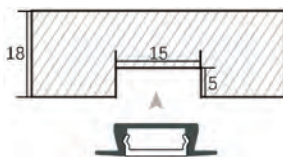

## EAAP86

1. Slotting dimension 18mm width  
8mm depth

2. Recessed mounted, or install with glue

### Features:

- Profile can be cut to size
- Ultra-narrow luminous surface, only 5mm width
- Ultra-thin 0.6mm thick edge, easy to hide and install
- No visible light dots, uniform and soft lighting
- Aluminium body - AL6063
- Color: Silver, Black, Champagne Gold
- Size: 9x7mm
- Length: 0.5 to 2.5m

## EAAP87

1. Slotting dimension 15mm width  
5mm depth

2. Recessed mounted  
or install with glue

Slotting length is the total length of the light minus 18mm

### Features:

- Profile can be cut to size
- Ultra-thin design, Slot depth is only 5mm
- PC cover is snap fit
- Hand wave sensor is available
- Aluminium body - AL6063
- Color: Silver, Black
- Size: 22x6mm
- Length: 0.5 to 2.5m