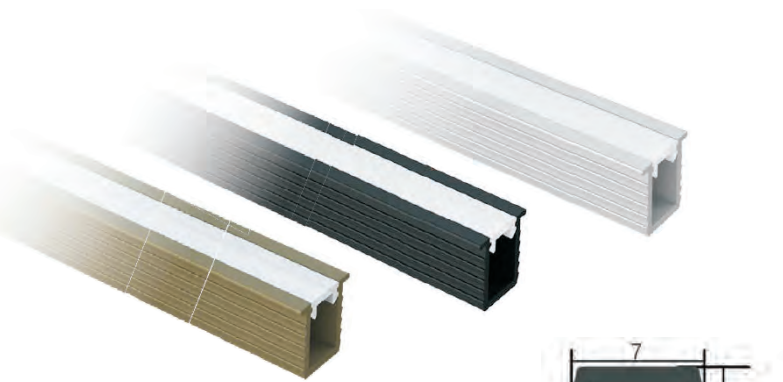

## EAAP86

1. Slotting dimension 18mm width  
8mm depth

2. Recessed mounted, or install with glue

### Features:

- Profile can be cut to size
- Ultra-narrow luminous surface, only 5mm width
- Ultra-thin 0.6mm thick edge, easy to hide and install
- No visible light dots, uniform and soft lighting
- Aluminium body - AL6063
- Color: Silver, Black, Champagne Gold
- Size: 9x7mm
- Length: 0.5 to 2.5m

## EAAP87

1. Slotting dimension 15mm width  
5mm depth

2. Recessed mounted  
or install with glue

Slotting length is the total length of the light minus 18mm

### Features:

- Profile can be cut to size
- Ultra-thin design, Slot depth is only 5mm
- PC cover is snap fit
- Hand wave sensor is available
- Aluminium body - AL6063
- Color: Silver, Black
- Size: 22x6mm
- Length: 0.5 to 2.5m