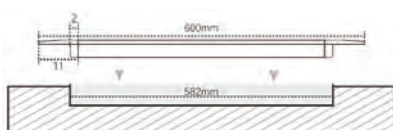

## EAAP86

1. Slotting dimension 18mm width  
8mm depth

2. Recessed mounted, or install with glue

### Features:

- Profile can be cut to size
- Ultra-narrow luminous surface, only 5mm width
- Ultra-thin 0.6mm thick edge, easy to hide and install
- No visible light dots, uniform and soft lighting
- Aluminium body - AL6063
- Color: Silver, Black, Champagne Gold
- Size: 9x7mm
- Length: 0.5 to 2.5m

## EAAP87

1. Slotting dimension 15mm width  
5mm depth

2. Recessed mounted  
or install with glue

Slotting length is the total length of the light minus 18mm

### Features:

- Profile can be cut to size
- Ultra-thin design, Slot depth is only 5mm
- PC cover is snap fit
- Hand wave sensor is available
- Aluminium body - AL6063
- Color: Silver, Black
- Size: 22x6mm
- Length: 0.5 to 2.5m