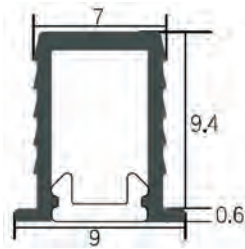

## EAAP86

1. Slotting dimension 18mm width  
8mm depth

2. Recessed mounted, or install with glue

### Features:

- Profile can be cut to size
- Ultra-narrow luminous surface, only 5mm width
- Ultra-thin 0.6mm thick edge, easy to hide and install
- No visible light dots, uniform and soft lighting
- Aluminium body - AL6063
- Color: Silver, Black, Champagne Gold
- Size: 9x7mm
- Length: 0.5 to 2.5m

## EAAP87

1. Slotting dimension 15mm width  
5mm depth

2. Recessed mounted  
or install with glue

Slotting length is the total length of the light minus 18mm

### Features:

- Profile can be cut to size
- Ultra-thin design, Slot depth is only 5mm
- PC cover is snap fit
- Hand wave sensor is available
- Aluminium body - AL6063
- Color: Silver, Black
- Size: 22x6mm
- Length: 0.5 to 2.5m