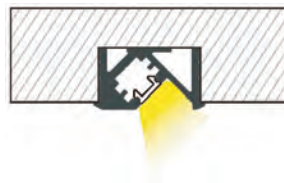

EAAP82

1. Slotting dimensions 18mm width
10mm Depth

2. Recessed mounted, or install with glue

Features:

- Profile can be cut to size
- 45° angle shines into the cabinet
- Recessed lighting for superior luminous effect
- Aluminium body - AL6063
- Color: Silver, Black, Champagne Gold
- Size: 20x18mm
- Length: 0.5 to 2.5m

Application:

- For shelves, display cabinet, kitchen cabinet, wine cabinet, wardrobe etc.

EAAP83

1. Cut 3mm thick of the board to parallel other boards

2. Clamp 18mm thick board, or install with glue

Features:

- Profile can be cut to size
- Clamping the front of the 18mm thick board, 45° angle shines into the cabinet
- Recessed lighting for superior luminous effect
- Aluminium body - AL6063
- Color: Silver, Black, Champagne Gold
- Size: 12.4x31.2mm
- Length: 0.5 to 2.5m