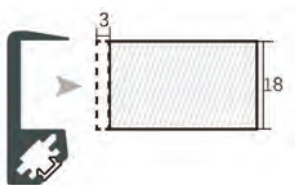

EAAP82

1. Slotting dimensions 18mm width
10mm Depth

2. Recessed mounted, or install with glue

Features:

- Profile can be cut to size
- 45° angle shines into the cabinet
- Recessed lighting for superior luminous effect
- Aluminium body - AL6063
- Color: Silver, Black, Champagne Gold
- Size: 20x18mm
- Length: 0.5 to 2.5m

Application:

- For shelves, display cabinet, kitchen cabinet, wine cabinet, wardrobe etc.

EAAP83

1. Cut 3mm thick of the board to parallel other boards

2. Clamp 18mm thick board, or install with glue

Features:

- Profile can be cut to size
- Clamping the front of the 18mm thick board, 45° angle shines into the cabinet
- Recessed lighting for superior luminous effect
- Aluminium body - AL6063
- Color: Silver, Black, Champagne Gold
- Size: 12.4x31.2mm
- Length: 0.5 to 2.5m