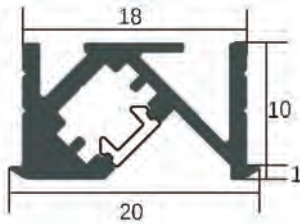

EAAP82

1. Slotting dimensions 18mm width
10mm Depth

2. Recessed mounted, or install with glue

Features:

- Profile can be cut to size
- 45° angle shines into the cabinet
- Recessed lighting for superior luminous effect
- Aluminium body - AL6063
- Color: Silver, Black, Champagne Gold
- Size: 20x18mm
- Length: 0.5 to 2.5m

Application:

- For shelves, display cabinet, kitchen cabinet, wine cabinet, wardrobe etc.

EAAP83

1. Cut 3mm thick of the board to parallel other boards

2. Clamp 18mm thick board, or install with glue

Features:

- Profile can be cut to size
- Clamping the front of the 18mm thick board, 45° angle shines into the cabinet
- Recessed lighting for superior luminous effect
- Aluminium body - AL6063
- Color: Silver, Black, Champagne Gold
- Size: 12.4x31.2mm
- Length: 0.5 to 2.5m