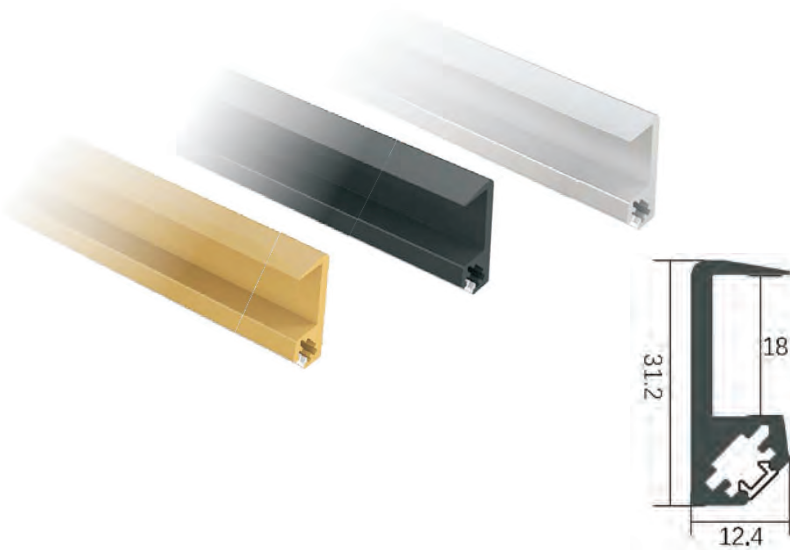

EAAP82

1. Slotting dimensions 18mm width
10mm Depth

2. Recessed mounted, or install with glue

Features:

- Profile can be cut to size
- 45° angle shines into the cabinet
- Recessed lighting for superior luminous effect
- Aluminium body - AL6063
- Color: Silver, Black, Champagne Gold
- Size: 20x18mm
- Length: 0.5 to 2.5m

Application:

- For shelves, display cabinet, kitchen cabinet, wine cabinet, wardrobe etc.

EAAP83

1. Cut 3mm thick of the board to parallel other boards

2. Clamp 18mm thick board, or install with glue

Features:

- Profile can be cut to size
- Clamping the front of the 18mm thick board, 45° angle shines into the cabinet
- Recessed lighting for superior luminous effect
- Aluminium body - AL6063
- Color: Silver, Black, Champagne Gold
- Size: 12.4x31.2mm
- Length: 0.5 to 2.5m