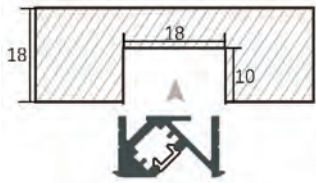

EAAP82

1. Slotting dimensions 18mm width
10mm Depth

2. Recessed mounted, or install with glue

Features:

- Profile can be cut to size
- 45° angle shines into the cabinet
- Recessed lighting for superior luminous effect
- Aluminium body - AL6063
- Color: Silver, Black, Champagne Gold
- Size: 20x18mm
- Length: 0.5 to 2.5m

Application:

- For shelves, display cabinet, kitchen cabinet, wine cabinet, wardrobe etc.

EAAP83

1. Cut 3mm thick of the board to parallel other boards

2. Clamp 18mm thick board, or install with glue

Features:

- Profile can be cut to size
- Clamping the front of the 18mm thick board, 45° angle shines into the cabinet
- Recessed lighting for superior luminous effect
- Aluminium body - AL6063
- Color: Silver, Black, Champagne Gold
- Size: 12.4x31.2mm
- Length: 0.5 to 2.5m