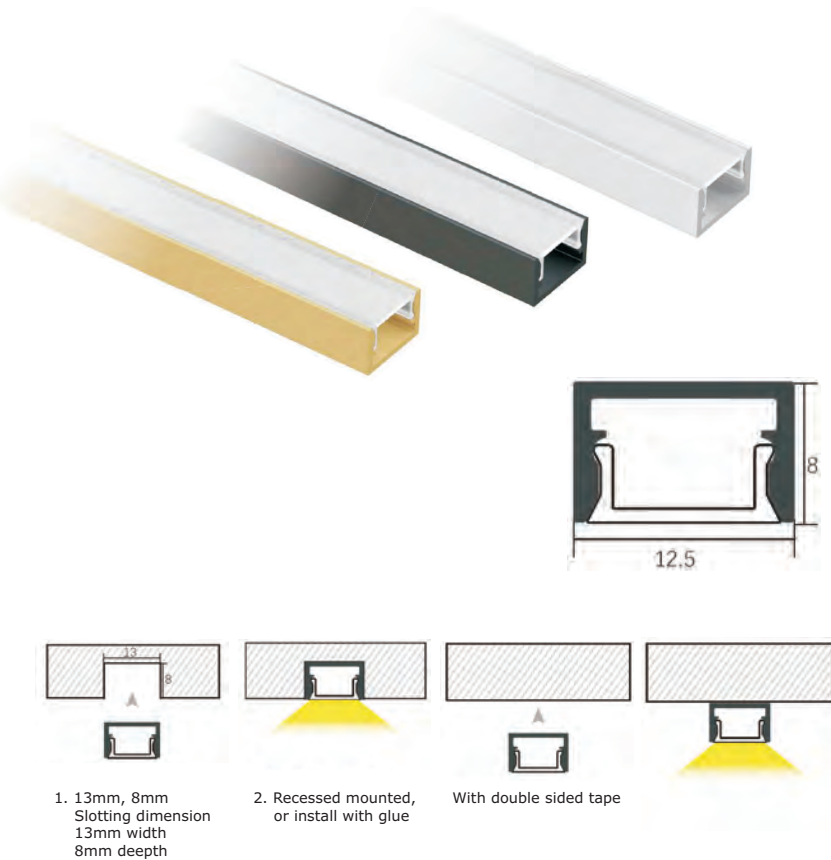

## EAAP70

**Features:**

- Profile can be cut to size
- High quality PC cover make light more homogenous
- 5mm Shining upward and downwards for rear board
- Aluminium body - AL6063
- Comes with 3M VHB tape, easy installation
- Color: Silver, Black
- Size: 16x18.2mm
- Length: 0.5 to 2.5m

**Application:**

- For shelves, display cabinet, kitchen cabinet, wine cabinet etc.

## EAA72

**Features:**

- Profile can be cut to size
- High quality PC cover make light more homogenous
- 8mm Ultra-thin design, only 8mm without edge
- Aluminium body - AL6063
- Comes with 3M VHB tape, easy installation
- Color: Silver, Black, Champagne Gold
- Size: 12.5x8mm
- Length: 0.5 to 2.5m