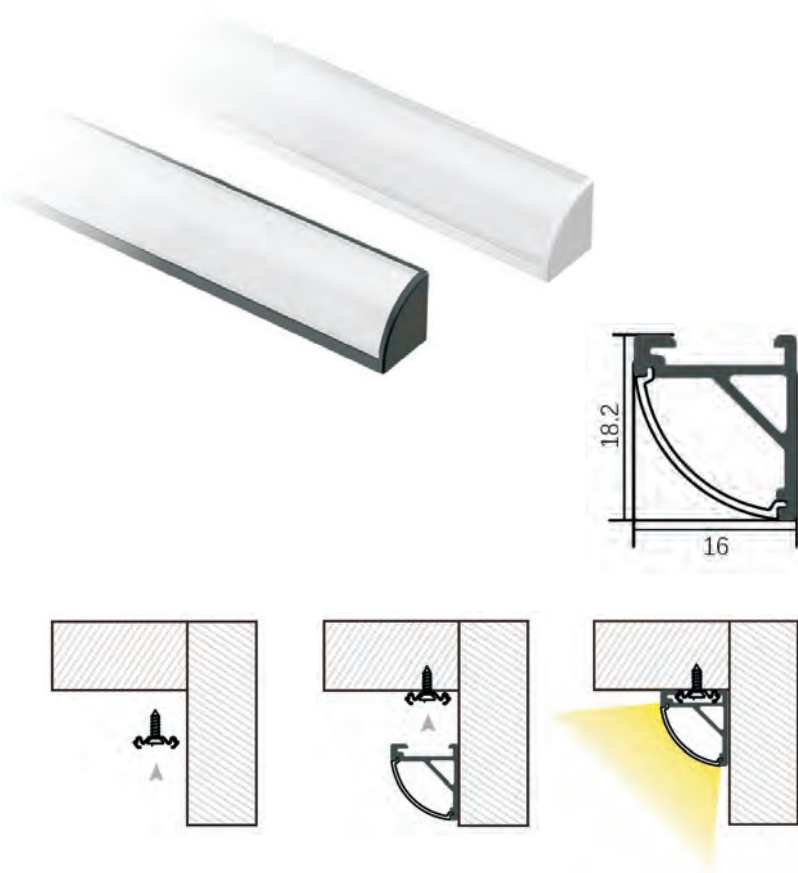

## EAAP70

**Features:**

- Profile can be cut to size
- High quality PC cover make light more homogenous
- 5mm Shining upward and downwards for rear board
- Aluminium body - AL6063
- Comes with 3M VHB tape, easy installation
- Color: Silver, Black
- Size: 16x18.2mm
- Length: 0.5 to 2.5m

**Application:**

- For shelves, display cabinet, kitchen cabinet, wine cabinet etc.

## EAA72

**Features:**

- Profile can be cut to size
- High quality PC cover make light more homogenous
- 8mm Ultra-thin design, only 8mm without edge
- Aluminium body - AL6063
- Comes with 3M VHB tape, easy installation
- Color: Silver, Black, Champagne Gold
- Size: 12.5x8mm
- Length: 0.5 to 2.5m