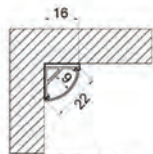

## EAAP45

**Features:**

- Profile can be cut to size
- High quality PC cover make light more homogenous
- Exquisite makes wider range of use than the others
- Aluminium body - AL6063
- Installation: Surface Mounted & Recessed
- Color: Silver, Black
- Size: 18x12mm
- Length: 0.5 to 2.5m

## EAAP59

EAAP59Dimension

**Features:**

- Profile can be cut to size
- High quality PC cover make light more homogenous
- Exquisite makes wider range of use than the others
- Aluminium body - AL6063
- Installation: Surface Mounted & Fix by Clip
- Color: Silver
- Size: 22x16mm
- Length: 0.5 to 2.5m