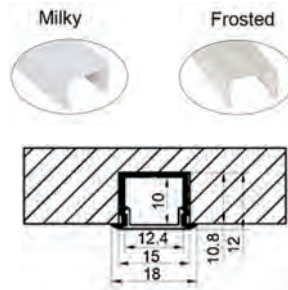

## EAAP45

**Features:**

- Profile can be cut to size
- High quality PC cover make light more homogenous
- Exquisite makes wider range of use than the others
- Aluminium body - AL6063
- Installation: Surface Mounted & Recessed
- Color: Silver, Black
- Size: 18x12mm
- Length: 0.5 to 2.5m

## EAAP59

EAAP59Dimension

**Features:**

- Profile can be cut to size
- High quality PC cover make light more homogenous
- Exquisite makes wider range of use than the others
- Aluminium body - AL6063
- Installation: Surface Mounted & Fix by Clip
- Color: Silver
- Size: 22x16mm
- Length: 0.5 to 2.5m