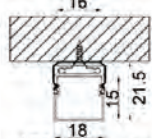

## EAAP29

Milky

EAAP29 Dimension

EAEC15

**Features:**

- Profile can be cut to size
- High quality PC cover make light more homogenous
- Exquisite makes wider range of use than the others
- Aluminium body - AL6063
- Installation: Surface Mounted
- Size: 17.5x18mm
- Length: 0.5 to 2.5m

Item No.	Type	Item No.	Type
EAAP29/M	Milky Cover	EAEC15	End Cap for EAAP29
		EASM12/EASM13	Support bracket for EAAP29

## EAAP58

Milky

EAAP58 Dimension

EAEC59

**Features:**

- Profile can be cut to size
- High quality PC cover make light more homogenous
- Exquisite makes wider range of use than the others
- Aluminium body - AL6063
- Installation: Surface Mounted
- Size: 21.5x18mm
- Length: 0.5 to 2.5m