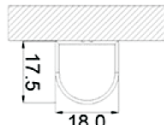

## EAAP29

Milky

EAAP29 Dimension

EAEC15

**Features:**

- Profile can be cut to size
- High quality PC cover make light more homogenous
- Exquisite makes wider range of use than the others
- Aluminium body - AL6063
- Installation: Surface Mounted
- Size: 17.5x18mm
- Length: 0.5 to 2.5m

## EAAP58

Milky

EAAP58 Dimension

EAEC59

**Features:**

- Profile can be cut to size
- High quality PC cover make light more homogenous
- Exquisite makes wider range of use than the others
- Aluminium body - AL6063
- Installation: Surface Mounted
- Size: 21.5x18mm
- Length: 0.5 to 2.5m