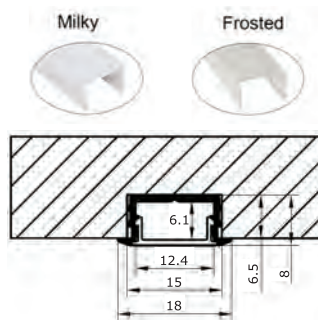

EAAP51

EAEC51

Features:

- Profile can be cut to size
- High quality PC cover make light more homogenous
- Exquisite makes wider range of use than the others
- Aluminium body - AL6063
- Installation: Surface Mounted & Recessed
- Color: Silver
- Size: 22x5mm
- Length: 0.5 to 2.5m

Item No.	Type	Item No.	Type
EAAP51/M	Milky Cover	EAEC51	End Cap for EAAP51
EAAP51/F	Frosted Cover		

EAAP44

EAEC44

Features:

- Profile can be cut to size
- High quality PC cover make light more homogenous
- Exquisite makes wider range of use than the others
- Aluminium body - AL6063
- Installation: Surface Mounted & Recessed
- Color: Silver, Black
- Size: 18x8mm
- Length: 0.5 to 2.5m