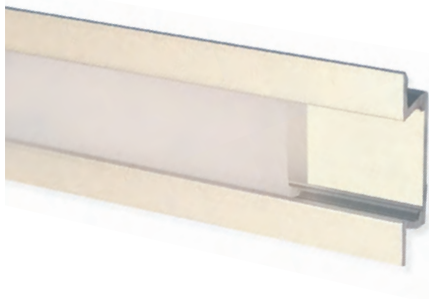

EAAP51

EAEC51

Features:

- Profile can be cut to size
- High quality PC cover make light more homogenous
- Exquisite makes wider range of use than the others
- Aluminium body - AL6063
- Installation: Surface Mounted & Recessed
- Color: Silver
- Size: 22x5mm
- Length: 0.5 to 2.5m

Item No.	Type	Item No.	Type
EAAP51/M	Milky Cover	EAEC51	End Cap for EAAP51
EAAP51/F	Frosted Cover		

EAAP44

EAEC44

Features:

- Profile can be cut to size
- High quality PC cover make light more homogenous
- Exquisite makes wider range of use than the others
- Aluminium body - AL6063
- Installation: Surface Mounted & Recessed
- Color: Silver, Black
- Size: 18x8mm
- Length: 0.5 to 2.5m

Item No.	Type	Item No.	Type
EAAP44/M	Milky Cover	EAEC44	End Cap for EAAP44
EAAP44/F	Frosted Cover		

Application: Furniture lighting, store shelf lighting, window display light, stair light, cabinet shelves, display cabinet, wine cabinet