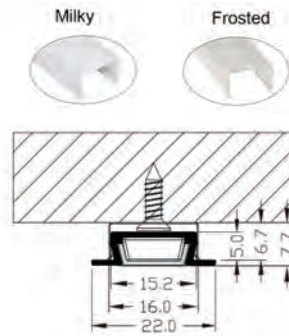

EAAP51

EAEC51

Features:

- Profile can be cut to size
- High quality PC cover make light more homogenous
- Exquisite makes wider range of use than the others
- Aluminium body - AL6063
- Installation: Surface Mounted & Recessed
- Color: Silver
- Size: 22x5mm
- Length: 0.5 to 2.5m

Item No.	Type	Item No.	Type
EAAP51/M	Milky Cover	EAEC51	End Cap for EAAP51
EAAP51/F	Frosted Cover		

EAAP44

EAEC44

Features:

- Profile can be cut to size
- High quality PC cover make light more homogenous
- Exquisite makes wider range of use than the others
- Aluminium body - AL6063
- Installation: Surface Mounted & Recessed
- Color: Silver, Black
- Size: 18x8mm
- Length: 0.5 to 2.5m