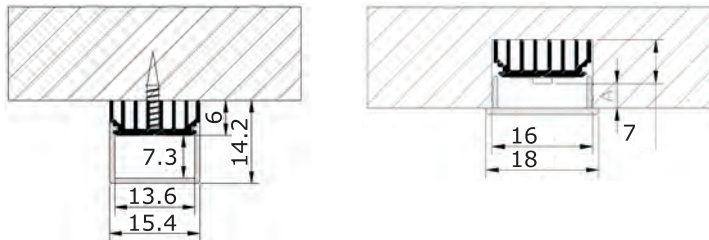

EAAP48

Features:

- Profile can be cut to size
- Surface: Anodized aluminium
- PC Cover: Frost, Transparent, Milky
- Installation: Surface mounted with screw or clip
- Aluminium body - AL6063
- Color: White
- Size: 15.4x7mm
- Length: 0.5 to 2.5m

Application:

- Indoor / Furniture / Store shelf / Window display / Exhibition booth / Cove / Bias etc.

EACV17

Features:

- Material: Plastic
- Uniform luminance
- Transparent design
- Weight capacity : less than 5kg.
- Size: 12.5x10.5mm