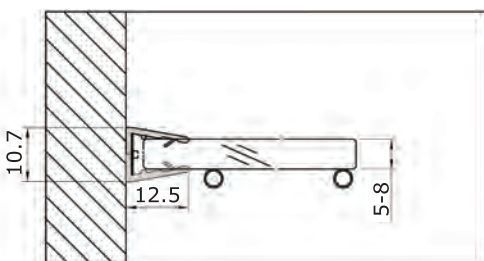

EAAP48

Features:

- Profile can be cut to size
- Surface: Anodized aluminium
- PC Cover: Frost, Transparent, Milky
- Installation: Surface mounted with screw or clip
- Aluminium body - AL6063
- Color: White
- Size: 15.4x7mm
- Length: 0.5 to 2.5m

Application:

- Indoor / Furniture / Store shelf / Window display / Exhibition booth / Cove / Bias etc.

EACV17

Features:

- Material: Plastic
- Uniform luminance
- Transparent design
- Weight capacity : less than 5kg.
- Size: 12.5x10.5mm