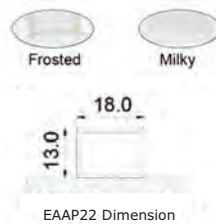

EAAP25

Features:

- Profile can be cut to size
- High quality PC cover make light more homogenous
- Rectangular shape design can supply surface mounted or as hanging line, multiple usage than the other
- Aluminium body - AL6063
- Installation: Surface Mounted & Recessed
- Size: 23x8.5mm
- Length: 0.5 to 2.5m

EAEC17

Item No.	Type	Item No.	Type
EAAP25/M	Milky Cover	EAEC17	End Cap for EAAP25
EAAP25/F	Frosted Cover	EASM12/EASM13	Support bracket for EAAP25

EAAP22

Features:

- Profile can be cut to size
- High quality PC cover make light more homogenous
- Exquisite makes wider range of use than the others
- Aluminium body - AL6063
- Installation: Surface Mounted
- Size: 18x13mm
- Length: 0.5 to 2.5m