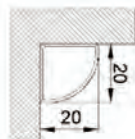

## EAAP46

**Features:**

- Profile can be cut to size
- High quality PC cover make light more homogenous
- Exquisite makes wider range of use than the others
- Aluminium body - AL6063
- Installation: Surface Mounted & Fix by Clip
- Color: Silver, Black
- Size: 15x8mm
- Length: 0.5 to 2.5m

## EAAP23

EAAP23 Dimension

**Features:**

- Profile can be cut to size
- High quality PC cover make light more homogenous
- Exquisite makes wider range of use than the others
- Aluminium body - AL6063
- Installation: Surface Mounted & Fix by Clip
- Color: Silver
- Size: 22x20mm
- Length: 0.5 to 2.5m