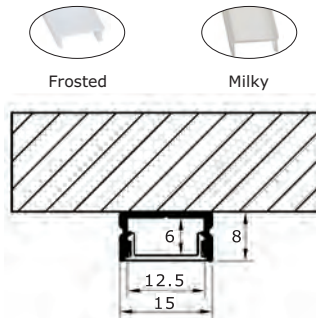

## EAAP46

**Features:**

- Profile can be cut to size
- High quality PC cover make light more homogenous
- Exquisite makes wider range of use than the others
- Aluminium body - AL6063
- Installation: Surface Mounted & Fix by Clip
- Color: Silver, Black
- Size: 15x8mm
- Length: 0.5 to 2.5m

**EAEC46**

Item No.	Type	Item No.	Type
EAAP46/M	Milky Cover	EAEC46	End Cap for EAAP46
EAAP46/F	Frosted Cover		

## EAAP23

EAAP23 Dimension

**Features:**

- Profile can be cut to size
- High quality PC cover make light more homogenous
- Exquisite makes wider range of use than the others
- Aluminium body - AL6063
- Installation: Surface Mounted & Fix by Clip
- Color: Silver
- Size: 22x20mm
- Length: 0.5 to 2.5m