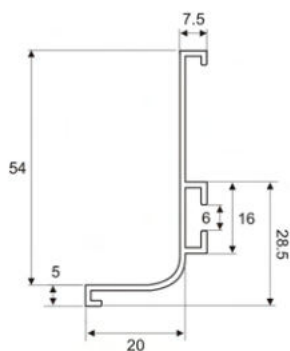

## EA3210 - Hive L

RECESSED GRIP PROFILE

**Material:**  
Aluminium

**Length:**  
2800mm

**Available Finishes:**

**SSL** | Stainless Steel Look

**MBL** | Matt Black

**End Cap**  
**EAA2102 Left**  
**EAA2103 Right**