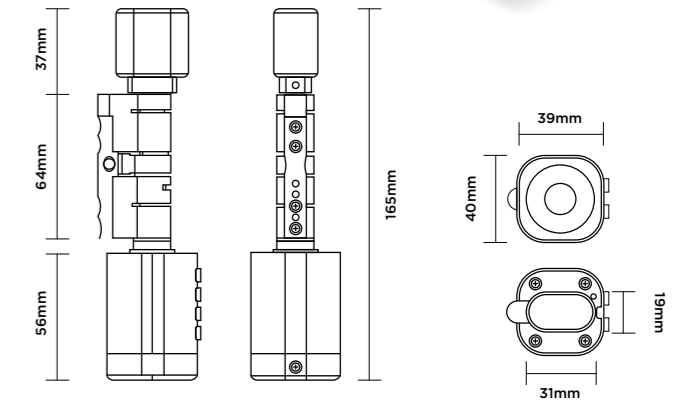

Specifications

Battery	CR123A (2Battery) Micro USB for Emergency
Battery Life	12 Months Battery Life
Working Temperature	25° ~ 60°
Working Humidity	20% ~ 95%
Door Thickness	35 ~ 65mm
Material	Aluminium Alloy
Test Cycle:	2,50,000 Cycle tested, 200 hours Salt Spray Tested
Lock Dimension	56mm x 39mm
Finish Option	Matt Black