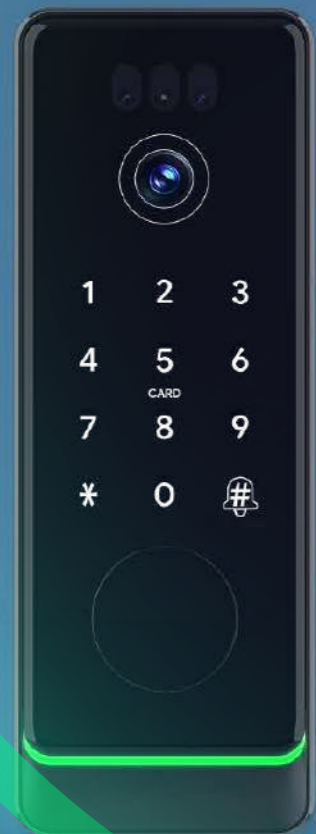

### Specifications

Battery	Lithium Rechargeable Battery, Micro USB for Emergency
Battery Life	3-6 Months
Working Temperature	25° ~ 60°
Working Humidity	0% ~ 95%
Door Thickness	35 ~ 65mm
Material	304 Stainless Steel
Lock Dimension	300mm (H) 67mm (W) * 22mm (T)
Finish Option	Mat Black

Step into the future of home security with the EA 230 Lock, where cutting-edge technology meets everyday convenience. Designed to integrate seamlessly into your smart home ecosystem, The EA 230 Lock offers a multitude of features that bring security and smart technology right to your doorstep.