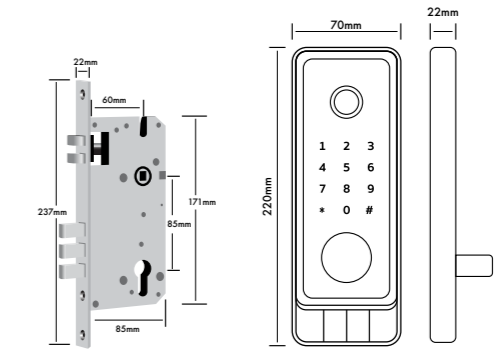

3D Face Scan

APP Unlock

RFID Card

Wifi

Bluetooth Unlock

Fingerprint

Pincode Unlock

Emergency Unlock Key

Anti Theft

AA Battery

TYPE C
USB POWER
BACKUP

Mat Black