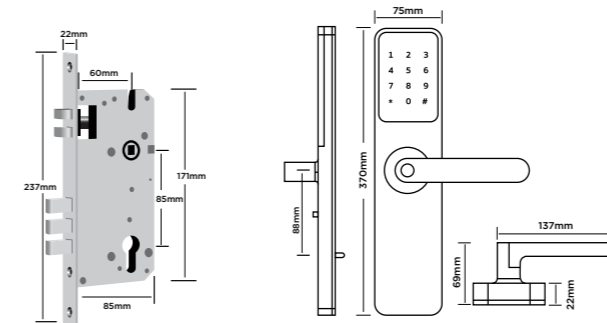

# EA120

Upgrade your home or office security with the EA 120 Smart Lock, its clean, standard design seamlessly integrates with the Mobile App for effortless access control.

Enjoy Bluetooth E-key technology or remote unlocking via WiFi (Optional). Choose from fingerprint, pin codes, or encrypted cards for multiple access options. Plus, in emergencies, we have a mechanical key for access.

### Specifications

Battery	AA+ (4Battery) Micro USB for Emergency
Battery Life	12 Months Battery Life
Working Temperature	25° ~ 60°
Working Humidity	0% ~ 95%
Door Thickness	35 ~ 65mm
Material	Stainless Steel/ Aluminium Alloy
Lock Dimension	300mm (H) 67mm (W) * 22mm (T)
Finish Option	Matt Black, Satin Stainless Steel