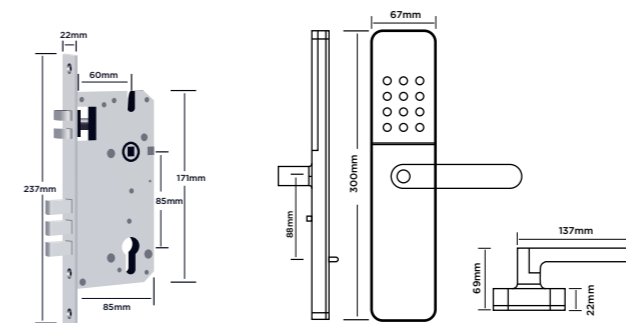

EA110

The EA 110 Digital with its cutting-edge features and seamless integration with the Mobile App, this digital lock offers unparalleled access control at your fingertips. Utilize Bluetooth E-key technology for effortless entry or connect via WiFi (additional WiFi gateway/ hub required) for remote unlocking capabilities from anywhere in the world. Rest assured, your security is paramount with multiple access options including fingerprint recognition, pin codes, and non-hackable encrypted cards. In case of emergencies or technological glitches, the mechanical key ensures reliable access at all times.

Specifications

Battery	AA+ (4Battery) Micro USB for Emergency
Battery Life	12 Months Battery Life
Working Temperature	25° ~ 60°
Working Humidity	0% ~ 95%
Door Thickness	35 ~ 65mm
Material	Aluminium Alloy
Lock Dimension	300mm (H) 67mm (W) * 22mm (T)
Finish Option	Matt Black