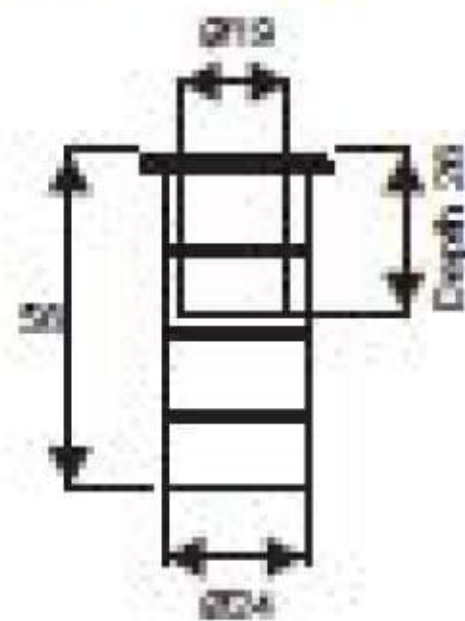

### DESS550 - Dust Proof Strike

Material : Brass, Stainless Steel

Finishes : SSS

Features : • Spring-loaded plunger depressed when flush bolt is thrown and returns automatically when flush bolt is retracted.