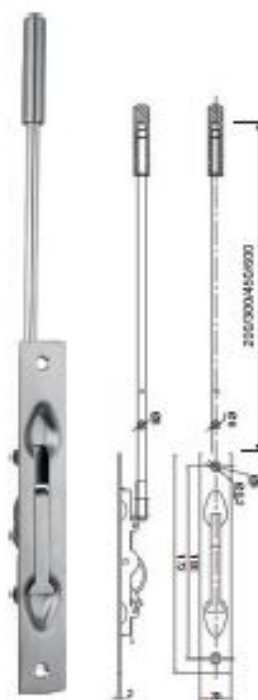

Investment Cast Stainless Steel Lever Action Flush Bolt

Ref. No.	Size
● FBS201	: 150mm
● FBS202	: 200mm
● FBS203	: 300mm
● FBS204	: 450mm
● FBS205	: 600mm
● FBS206	: 750mm
● FBS207	: 900mm
● FBS208	: 1200mm
● FBS209	: 1500mm

Metal Door Flush Bolt

Ref. No.	Size
● FBS210	: with 200mm rod
● FBS211	: with 300mm rod
● FBS212	: with 450mm rod
● FBS213	: with 600mm rod

Lever Action Flush Bolt

Ref. No.	Size
● FBS222	: 200mm
● FBS223	: 300mm

Dust Excluding Socket
DESS200

Finish: SSS, PSS, MAB, PB/PVD, BL/PVD