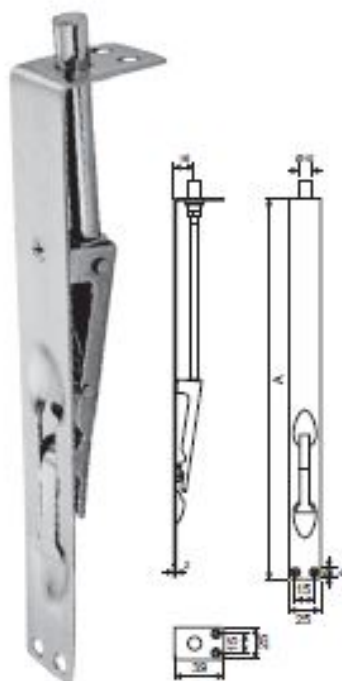

Investment Cast Stainless Steel Lever Action Flush Bolt

Ref. No.	Size
● FBS201	: 150mm
● FBS202	: 200mm
● FBS203	: 300mm
● FBS204	: 450mm
● FBS205	: 600mm
● FBS206	: 750mm
● FBS207	: 900mm
● FBS208	: 1200mm
● FBS209	: 1500mm

Metal Door Flush Bolt

Ref. No.	Size
● FBS210	: with 200mm rod
● FBS211	: with 300mm rod
● FBS212	: with 450mm rod
● FBS213	: with 600mm rod

Lever Action Flush Bolt

Ref. No.	Size
● FBS222	: 200mm
● FBS223	: 300mm

Dust Excluding Socket
DESS200

Finish: SSS, PSS, MAB, PB/PVD, BL/PVD