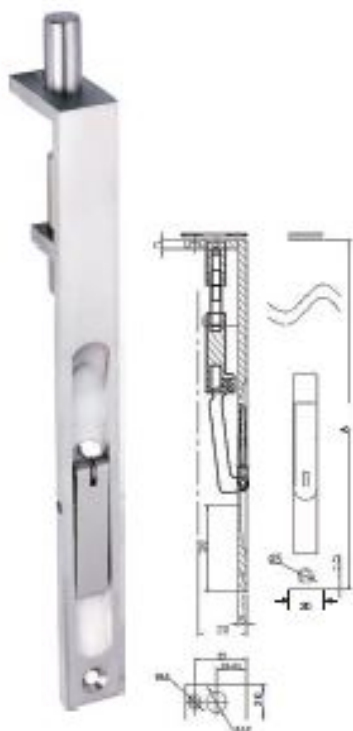

Investment Cast Stainless Steel Lever Action Flush Bolt

Ref. No.	Size
● FBS201	: 150mm
● FBS202	: 200mm
● FBS203	: 300mm
● FBS204	: 450mm
● FBS205	: 600mm
● FBS206	: 750mm
● FBS207	: 900mm
● FBS208	: 1200mm
● FBS209	: 1500mm

Metal Door Flush Bolt

Ref. No.	Size
● FBS210	: with 200mm rod
● FBS211	: with 300mm rod
● FBS212	: with 450mm rod
● FBS213	: with 600mm rod

Lever Action Flush Bolt

Ref. No.	Size
● FBS222	: 200mm
● FBS223	: 300mm

Dust Excluding Socket
DESS200

Finish: SSS, PSS, MAB, PB/PVD, BL/PVD