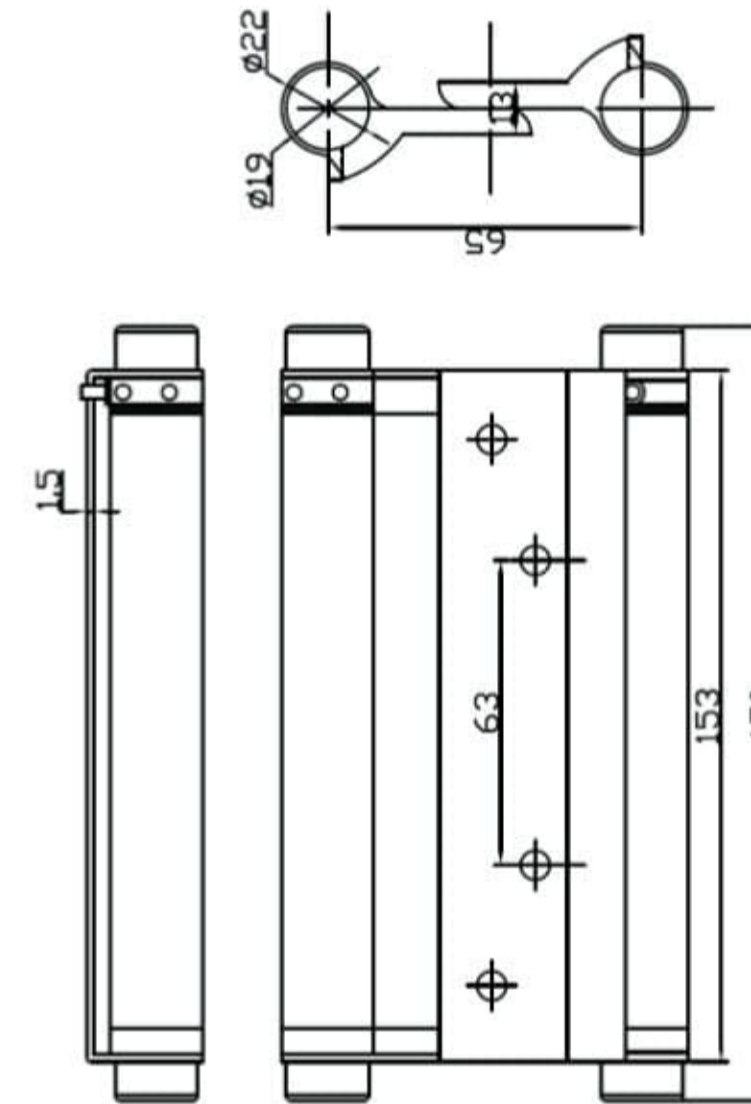

Double Action Spring Hinge

HINDA4

HINDA6

HINDA8

Ref. No.	Size	Load Capacity	Door Width(min)
● HINDA4	: 100mm	35kg	800mm
● HINDA6	: 150mm	50kg	850mm
● HINDA8	: 200mm	60kg	900mm

Finishes: SSS