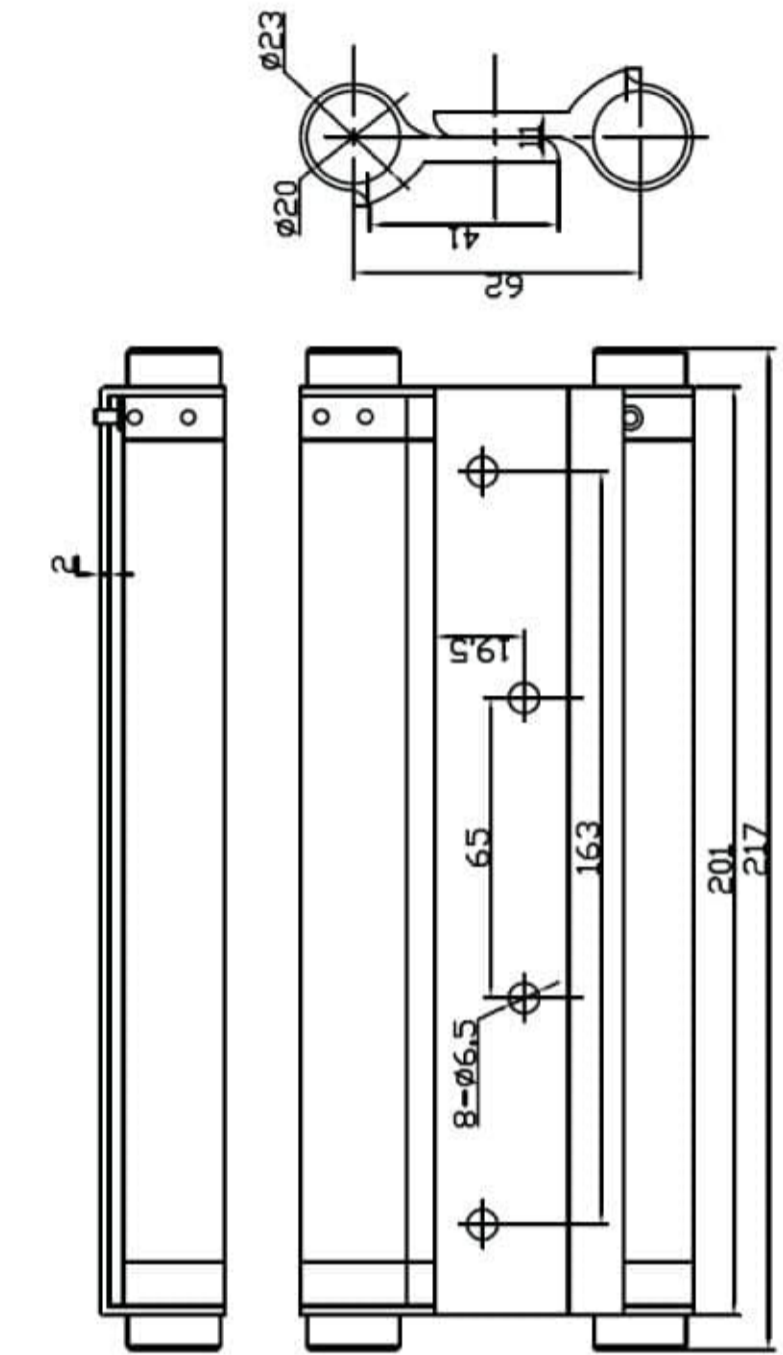

Double Action Spring Hinge

HINDA4

HINDA6

HINDA8

Ref. No.	Size	Load Capacity	Door Width(min)
● HINDA4	: 100mm	35kg	800mm
● HINDA6	: 150mm	50kg	850mm
● HINDA8	: 200mm	60kg	900mm

Finishes: SSS