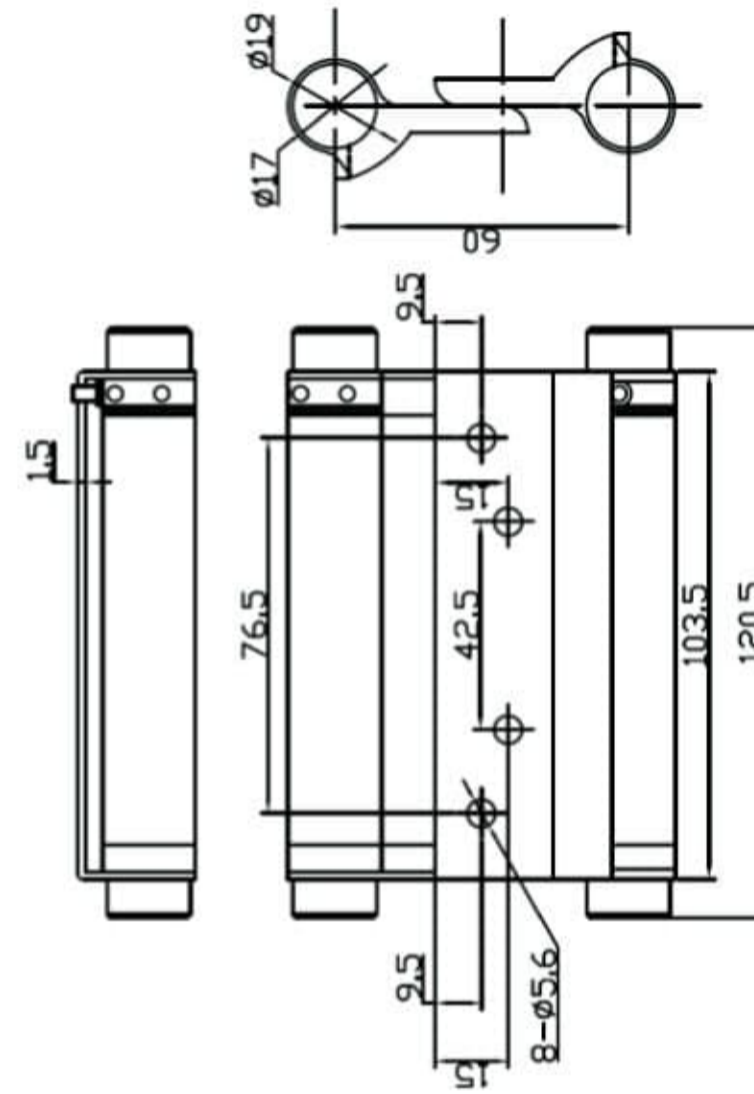

Double Action Spring Hinge

HINDA4

HINDA6

HINDA8

Ref. No.	Size	Load Capacity	Door Width(min)
● HINDA4	: 100mm	35kg	800mm
● HINDA6	: 150mm	50kg	850mm
● HINDA8	: 200mm	60kg	900mm

Finishes: SSS