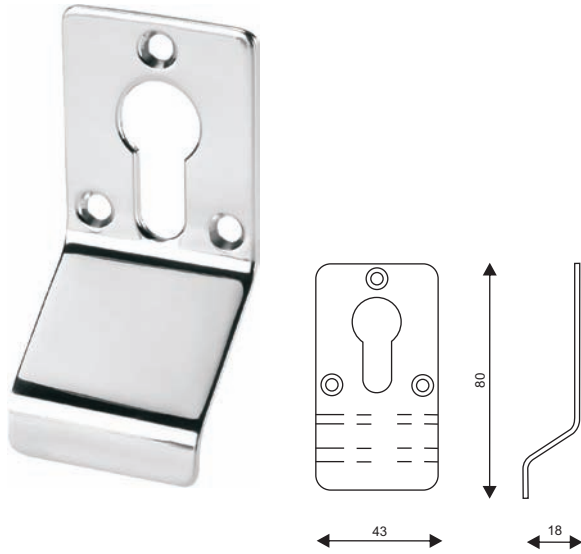

CPS202 - Euro Profile Cylinder Pull

CPS204 - Blank Cylinder Pull

Finish: SSS, PSS, MAB, PB/PVD, BL/PVD

Door Viewer

DV101 - Viewing Angle 180° (14mm dia), 26mm lens (for 35-60mm door thickness)

DV102 - Viewing Angle 200° (16mm dia), 30mm lens (for 35-60mm door thickness)

DV103 - Viewing Angle 180° (14mm dia), 26mm lens (for 60-80mm door thickness)

- With Glass lens
- Manufactured from brass
- With optional cover

DV101

DV102

DV103

PC

MBL

SN