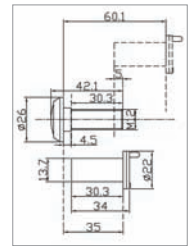

CPS202 - Euro Profile Cylinder Pull

CPS204 - Blank Cylinder Pull

Finish: SSS, PSS, MAB, PB/PVD, BL/PVD

Door Viewer

DV101 - Viewing Angle 180° (14mm dia), 26mm lens (for 35-60mm door thickness)

DV102 - Viewing Angle 200° (16mm dia), 30mm lens (for 35-60mm door thickness)

DV103 - Viewing Angle 180° (14mm dia), 26mm lens (for 60-80mm door thickness)

- With Glass lens
- Manufactured from brass
- With optional cover

DV101

DV102

DV103

PC

MBL

SN