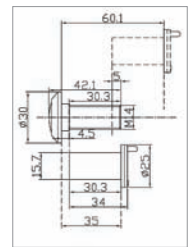

CPS202 - Euro Profile Cylinder Pull

CPS204 - Blank Cylinder Pull

Finish: SSS, PSS, MAB, PB/PVD, BL/PVD

Door Viewer

DV101 - Viewing Angle 180° (14mm dia), 26mm lens (for 35-60mm door thickness)

DV102 - Viewing Angle 200° (16mm dia), 30mm lens (for 35-60mm door thickness)

DV103 - Viewing Angle 180° (14mm dia), 26mm lens (for 60-80mm door thickness)

- With Glass lens
- Manufactured from brass
- With optional cover

DV101

DV102

DV103

PC

MBL

SN