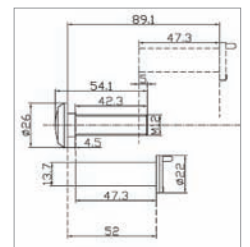

CPS202 - Euro Profile Cylinder Pull

CPS204 - Blank Cylinder Pull

Finish: SSS, PSS, MAB, PB/PVD, BL/PVD

Door Viewer

DV101 - Viewing Angle 180° (14mm dia), 26mm lens (for 35-60mm door thickness)

DV102 - Viewing Angle 200° (16mm dia), 30mm lens (for 35-60mm door thickness)

DV103 - Viewing Angle 180° (14mm dia), 26mm lens (for 60-80mm door thickness)

- With Glass lens
- Manufactured from brass
- With optional cover

DV101

DV102

DV103

PC

MBL

SN