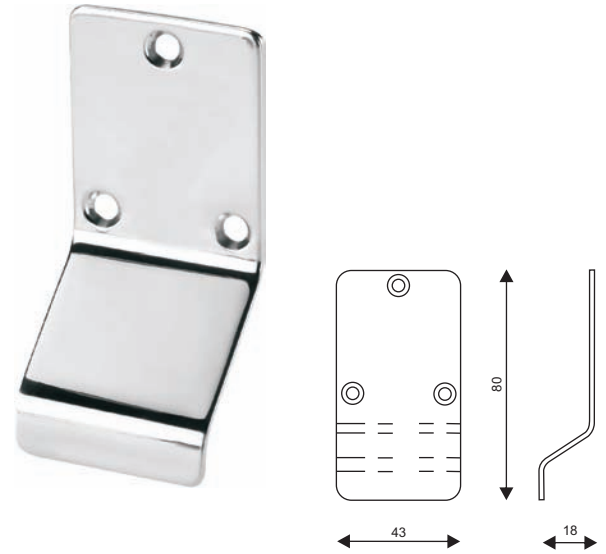

CPS202 - Euro Profile Cylinder Pull

CPS204 - Blank Cylinder Pull

Finish: SSS, PSS, MAB, PB/PVD, BL/PVD

Door Viewer

DV101 - Viewing Angle 180° (14mm dia), 26mm lens (for 35-60mm door thickness)

DV102 - Viewing Angle 200° (16mm dia), 30mm lens (for 35-60mm door thickness)

DV103 - Viewing Angle 180° (14mm dia), 26mm lens (for 60-80mm door thickness)

- With Glass lens
- Manufactured from brass
- With optional cover

DV101

DV102

DV103

PC

MBL

SN