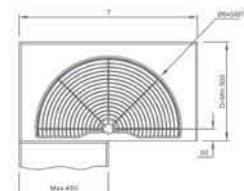

Stainless Steel Dish Rack

Features

- High-strength stainless steel dish rack
- Better classification for bowls and plates
- Finish: Chrome

Item Code	Cabinet Width (mm)	WxDxH (mm)
KW3103-60/SS	600	565x280x65
KW3103-70/SS	700	665x280x65
KW3103-80/SS	800	765x280x65
KW3103-90/SS	900	865x280x65
KW3103-100/SS	1000	965x280x65

Revolving Baskets

Features:

- Area of applications: For overlay doors
- Material: Steel - spindle and carousels
plastic - bearing components
- Finish: Spindle and carousels: Chrome plated,
Bearing components: White

Item Code	Cabinet Width (mm)	WxDxH (mm)
WIRE180-80/CP	800	645x400x600-750
WIRE180-90/CP	900	745x400x600-750
WIRE270-80/CP	800	645x400x600-750
WIRE270-90/CP	900	745x400x600-750
WIRE360-80/CP	800	645x400x600-750
WIRE360-90/CP	900	745x400x600-750